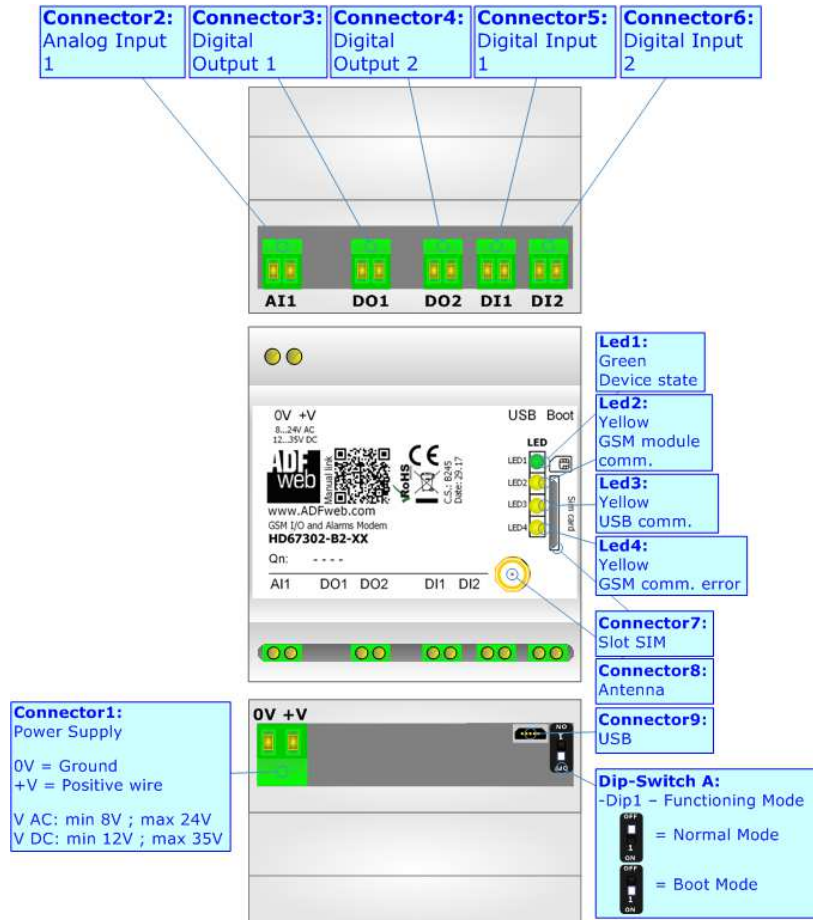

GSM I/O and Alarms Modem

To obtain the complete manual please go to:

www.adfweb.com/download/filefold/MN67302_ENG.pdf

To obtain the new version of this box sheet please go to:

www.adfweb.com/download/filefold/BS67302B2xx_ENG.pdf

CONNECTION SCHEME:

CONFIGURATION SOFTWARE:

For setting up the device you need the software named SW67302. To obtain this software please go to:

www.adfweb.com/download/filefold/SW67302.zip

ADFweb.com s.r.l.
www.adfweb.com
support@adfweb.com