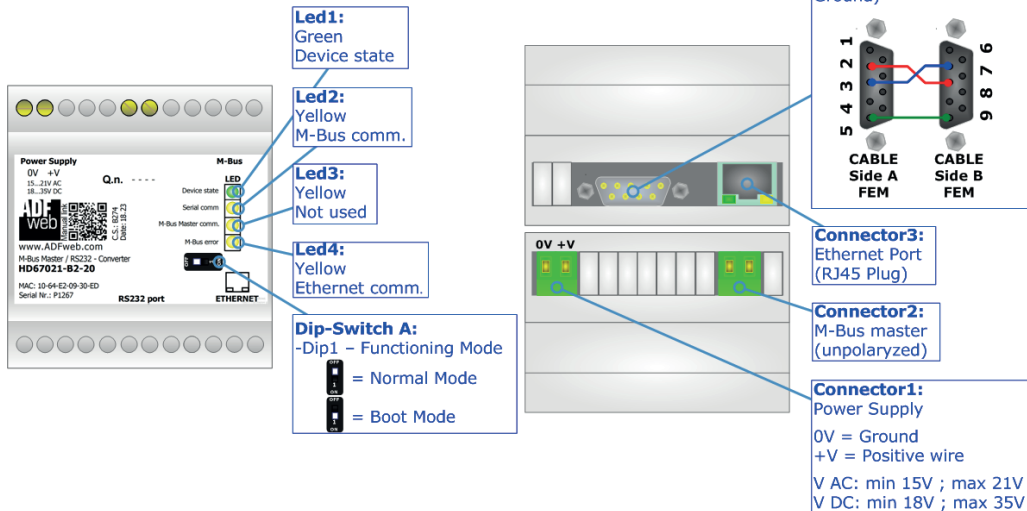

QR of Software

[www.adfweb.com/download/
filefold/SW67021.zip](http://www.adfweb.com/download/filefold/SW67021.zip)

HD67021-B2

BOX SHEET

**M-Bus Wireless / Modbus TCP slave
Converter**

Box Sheet for order code: HD67021-B2
Document code: BS67021-B2
V1.003

ADFweb.com srl

Strada Nuova, 17, IT-31010 Mareno di Piave, Treviso - Italy

www.ADFweb.com

CONNECTION SCHEME

Order code: HD67021-B2

Order code: HD67021-B2