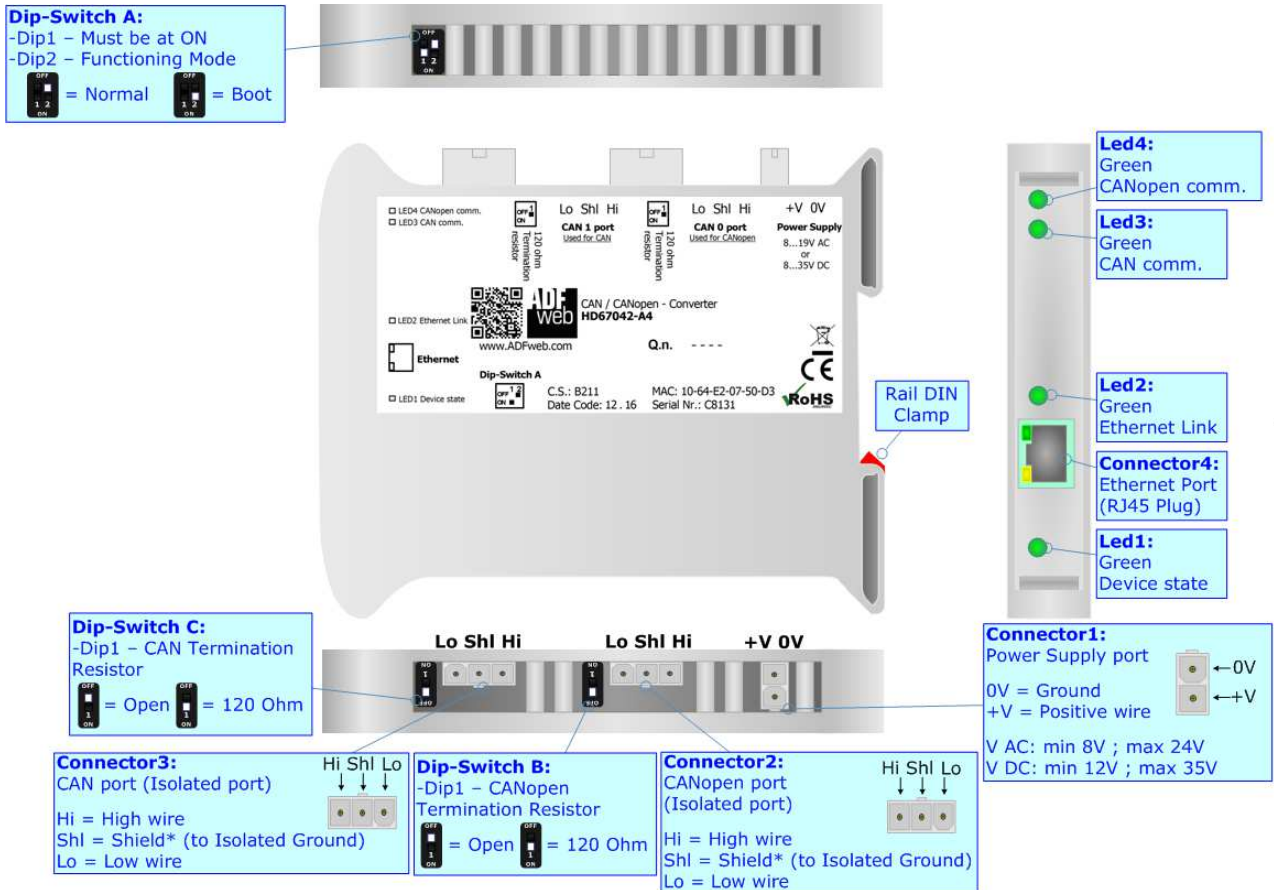

CONNECTION SCHEME:

CONFIGURATION SOFTWARE:

For setting up the device you need the software named SW67042. To obtain this software please go to:

www.adfweb.com/download/filefold/SW67042.zip

ADFweb.com s.r.l.
 www.adfweb.com
 support@adfweb.com