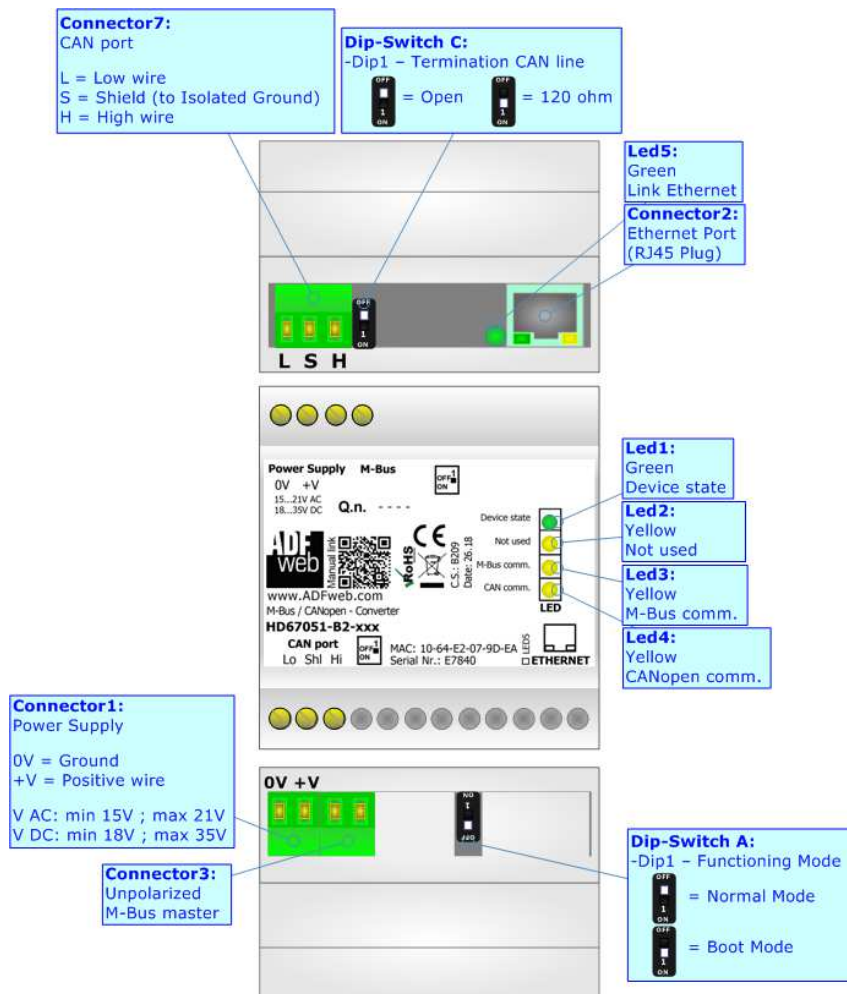

M-Bus master / CANopen - Converter

To obtain the complete manual please go to:

www.adfweb.com/download/filefold/MN67051_ENG.pdf

To obtain the new version of this box sheet please go to:

www.adfweb.com/download/filefold/BS67051-B2-xxx_ENG.pdf

CONNECTION SCHEME:

CONFIGURATION SOFTWARE:

For setting up the device you need the software named SW67051. To obtain this software please go to:

www.adfweb.com/download/filefold/SW67051.zip

ADFweb.com S.r.l.
www.adfweb.com
support@adfweb.com