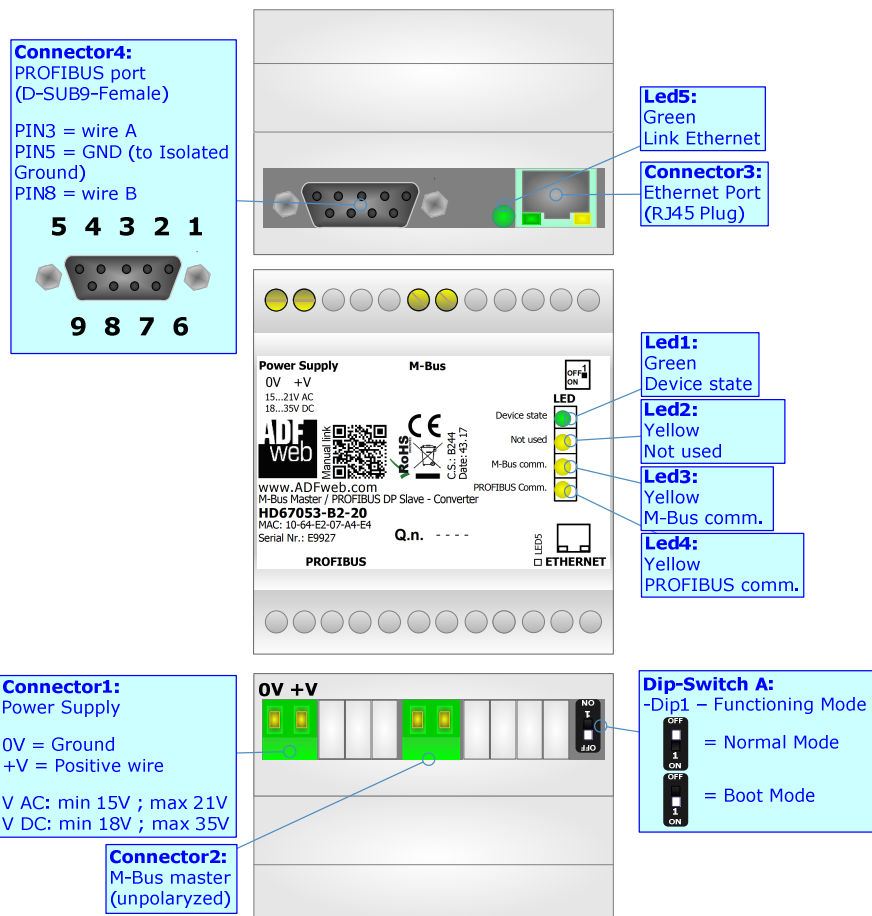

M-Bus Master / PROFIBUS DP Slave - Converter

To obtain the complete manual please go to

www.adfweb.com/download/filefold/MN67053_ENG.pdf

To obtain the new version of this box sheet please go to

www.adfweb.com/download/filefold/BS67053-B2_ENG.pdf

CONNECTION SCHEME:

CONFIGURATION SOFTWARE:

For setting up the device you need the software named SW67053.

To obtain this software please go to

www.adfweb.com/download/filefold/SW67053.zip

ADFweb.com s.r.l.
 www.adfweb.com
support@adfweb.com