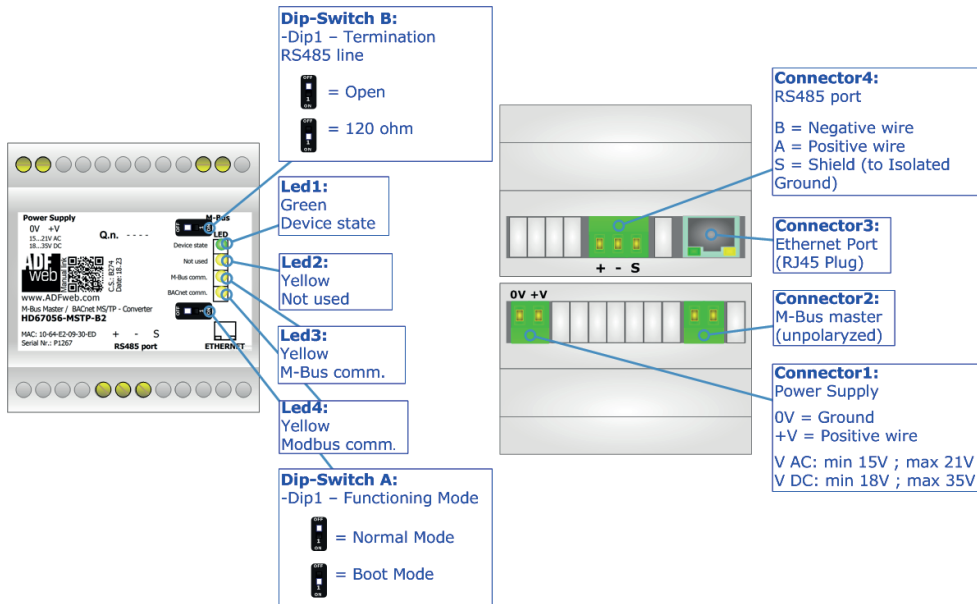

# CONNECTION SCHEME

Order code: HD67056-MSTP-B2

Order code: HD67056-MSTP-B2