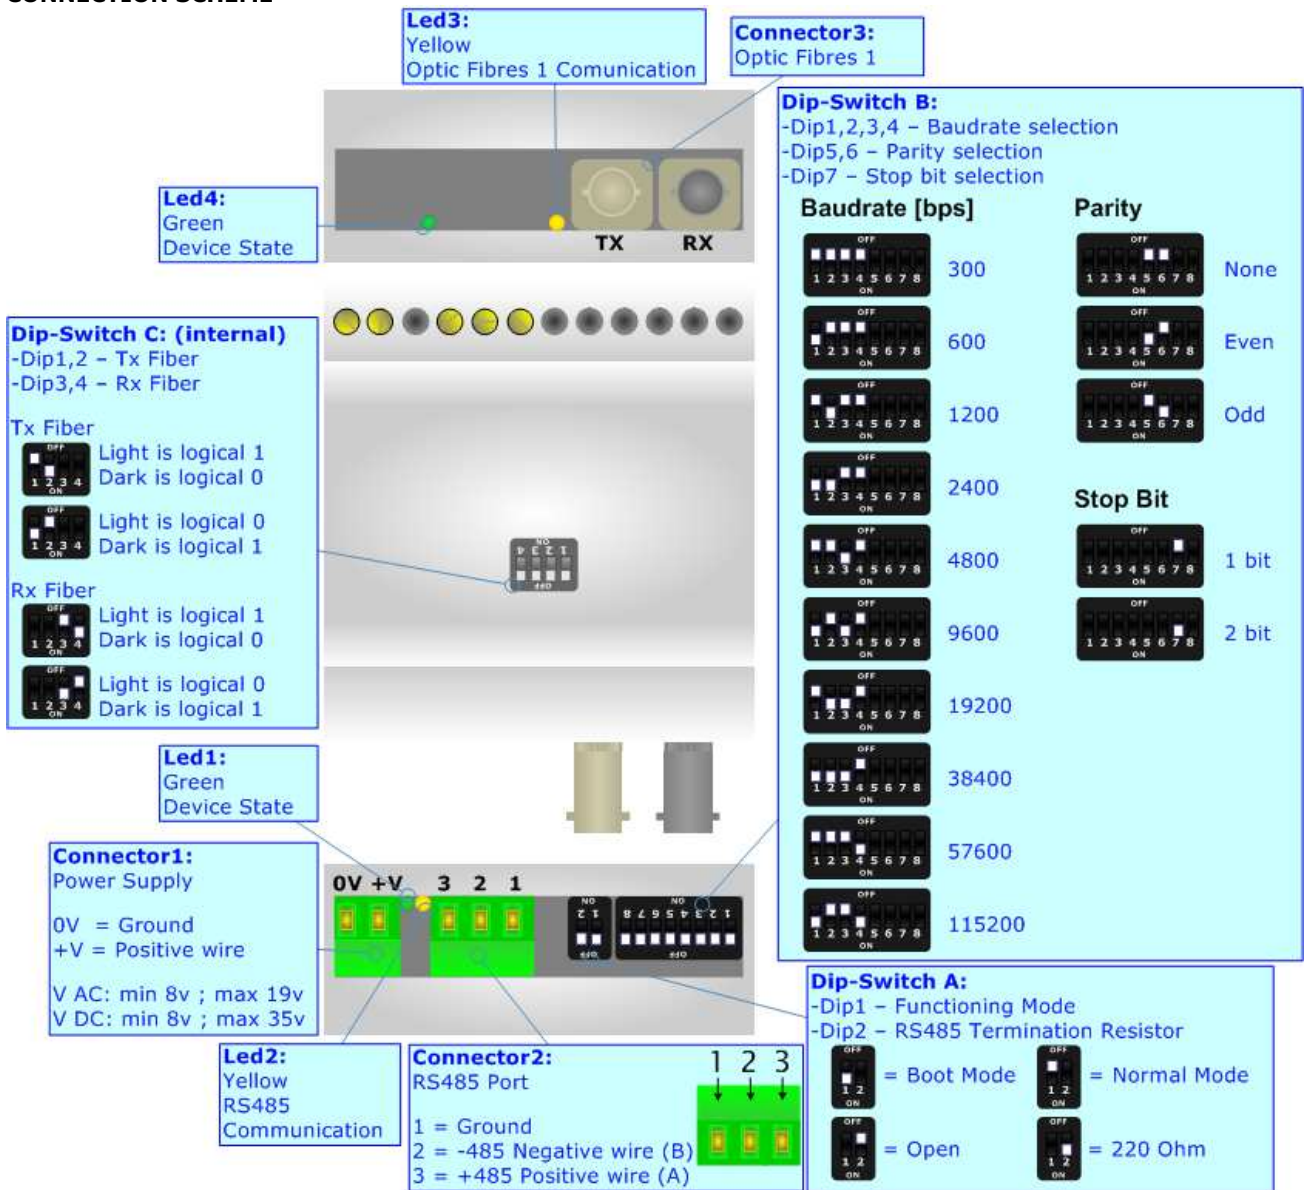

Converter RS485 from/to Fiber Optic

CONNECTION SCHEME

To obtain the complete manual go to :

http://www.adfweb.com/download/filefold/Converter_FiberOptic_MN6707X_ENG.pdf

To obtain the new version of this box sheet pleas go to: