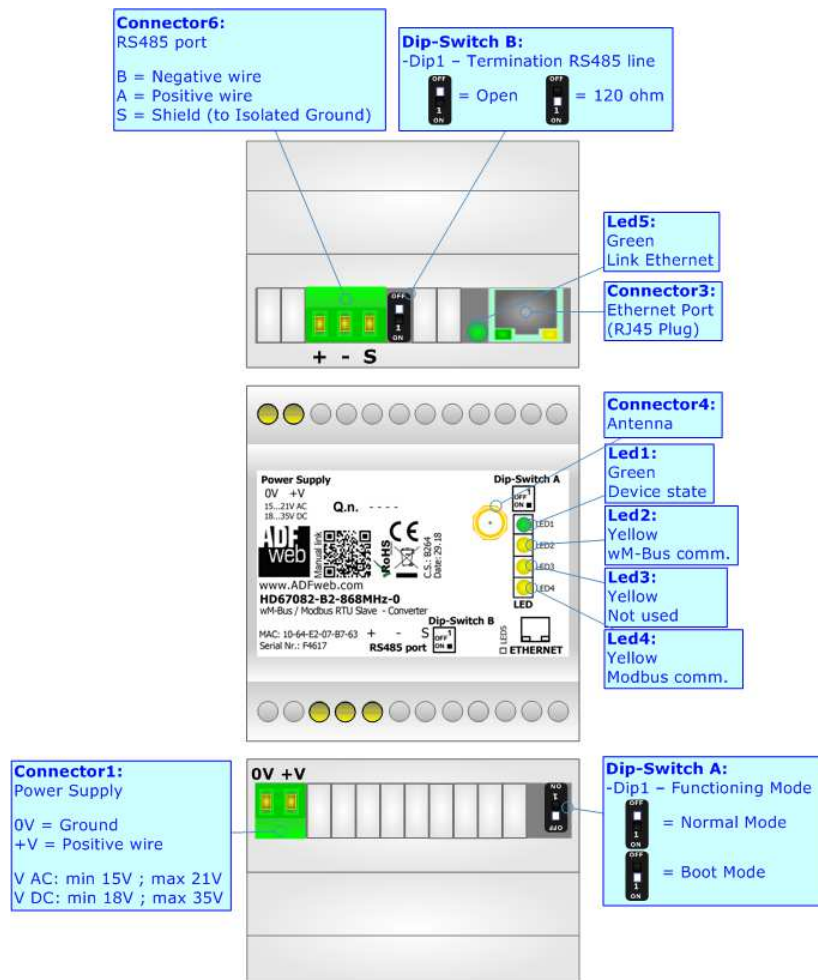

M-Bus Wireless / Modbus RTU slave - Converter

To obtain the complete manual please go to:

www.adfweb.com/download/filefold/MN67082_ENG.pdf

To obtain the new version of this box sheet please go to:

www.adfweb.com/download/filefold/BS67082-B2-0_ENG.pdf

CONNECTION SCHEME:

CONFIGURATION SOFTWARE:

For setting up the device you need the software named SW67082. To obtain this software please go to:

www.adfweb.com/download/filefold/SW67082.zip

ADFweb.com S.r.l.
www.adfweb.com
support@adfweb.com