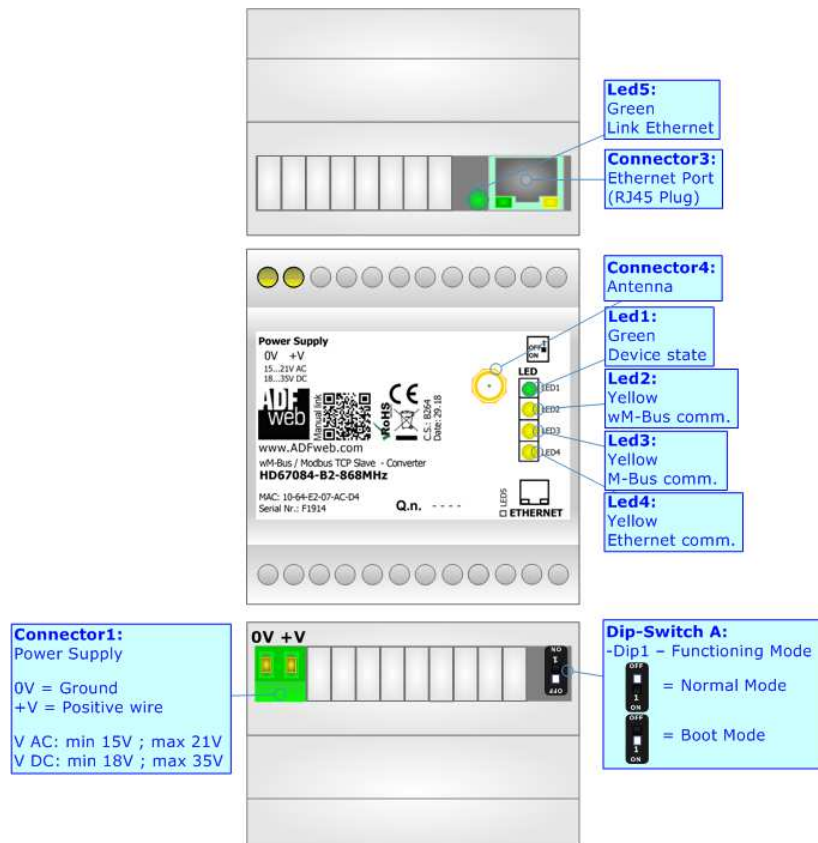

M-Bus Wireless / Ethernet - Converter

To obtain the complete manual please go to:

www.adfweb.com/download/filefold/MN67084_ENG.pdf

To obtain the new version of this box sheet please go to:

www.adfweb.com/download/filefold/BS67084-B2_ENG.pdf

CONNECTION SCHEME:

CONFIGURATION SOFTWARE:

For setting up the device you need the software named SW67084. To obtain this software please go to:

www.adfweb.com/download/filefold/SW67084.zip

ADFweb.com S.r.l.
www.adfweb.com
support@adfweb.com

Manual

Box-Sheet

Software