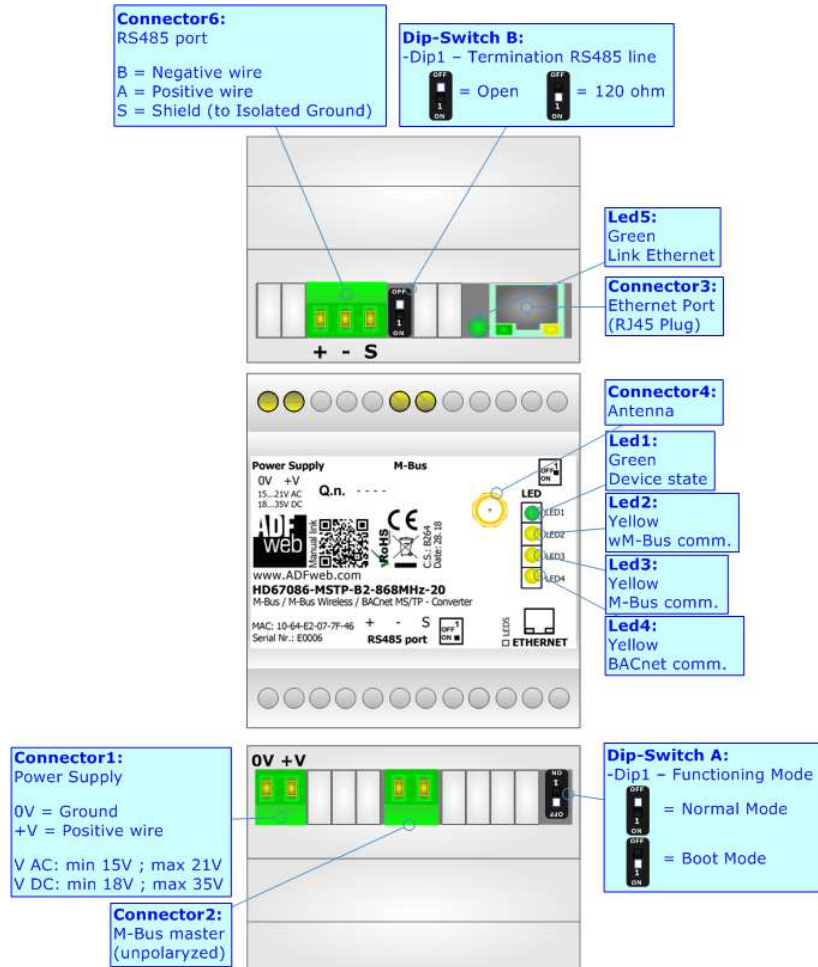

## M-Bus / M-Bus Wireless / BACnet MS/TP slave - Converter

To obtain the complete manual please go to:

[www.adfweb.com/download/filefold/MN67086\\_ENG.pdf](http://www.adfweb.com/download/filefold/MN67086_ENG.pdf)

To obtain the new version of this box sheet please go to:

[www.adfweb.com/download/filefold/BS67086-MSTP-B2-xxx-xxx\\_ENG.pdf](http://www.adfweb.com/download/filefold/BS67086-MSTP-B2-xxx-xxx_ENG.pdf)

### CONNECTION SCHEME: