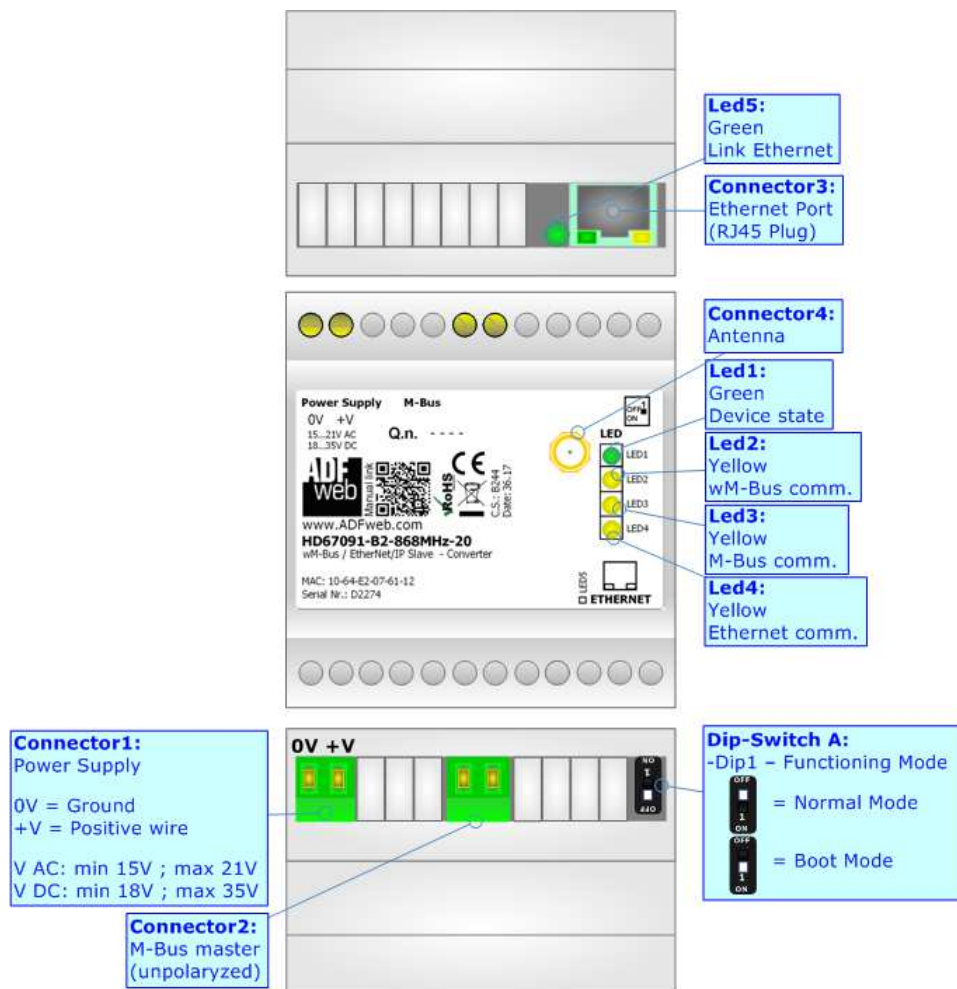

## M-Bus Wireless / EtherNet/IP - Converter

To obtain the complete manual please go to:

[www.adfweb.com/download/filefold/MN67091\\_ENG.pdf](http://www.adfweb.com/download/filefold/MN67091_ENG.pdf)

To obtain the new version of this box sheet please go to:

### CONNECTION SCHEME: