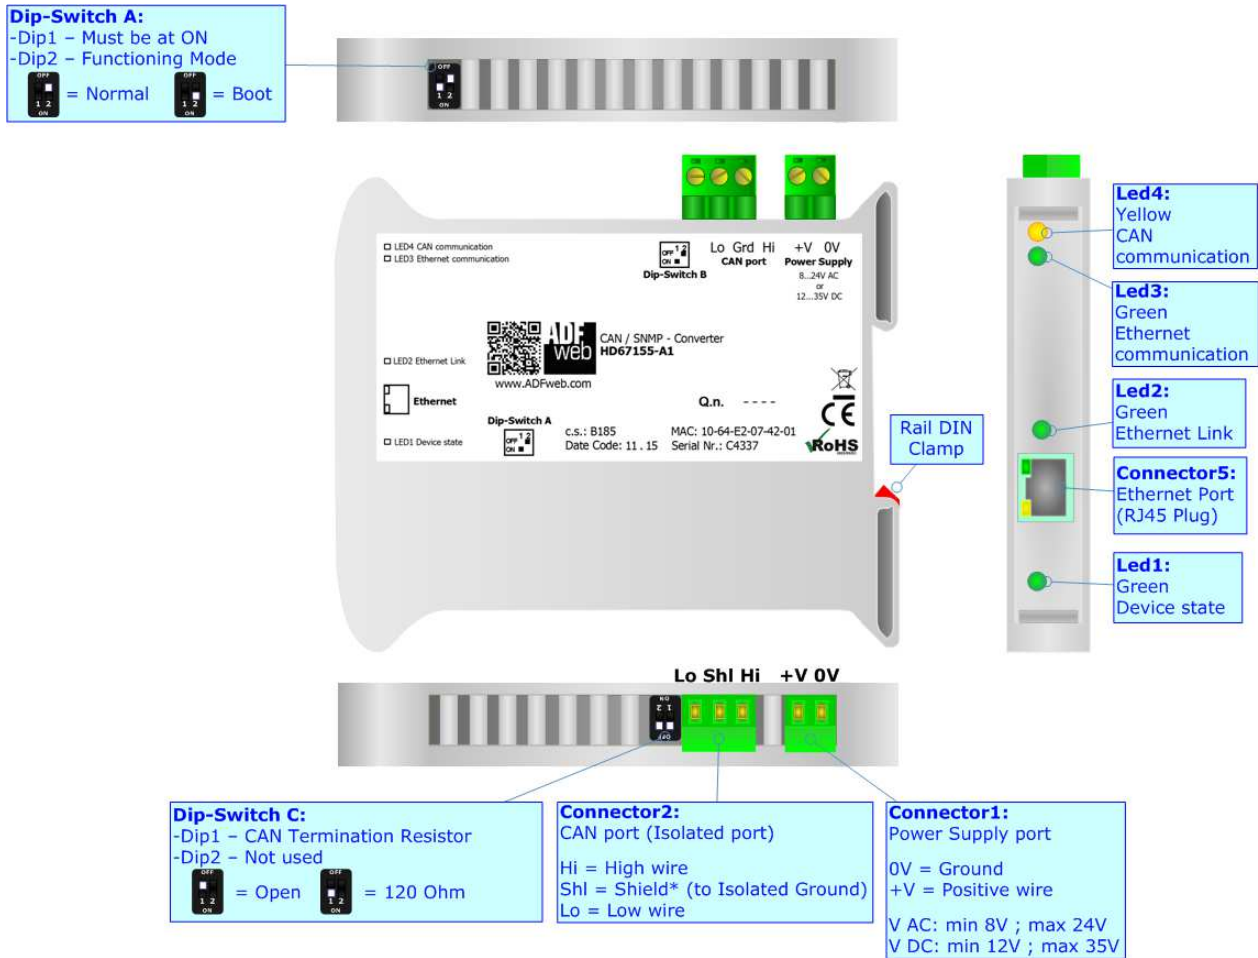

CAN / SNMP - Converter

To obtain the complete manual please go to:

www.adfweb.com/download/filefold/MN67155_ENG.pdf

To obtain the new version of this box sheet please go to:

www.adfweb.com/download/filefold/BS67155-A1_ENG.pdf

CONNECTION SCHEME:

CONFIGURATION SOFTWARE:

For setting up the device you need the software named SW67155. To obtain this software please go to:

www.adfweb.com/download/filefold/SW67155.zip

ADFweb.com s.r.l.
 www.adfweb.com
 support@adfweb.com