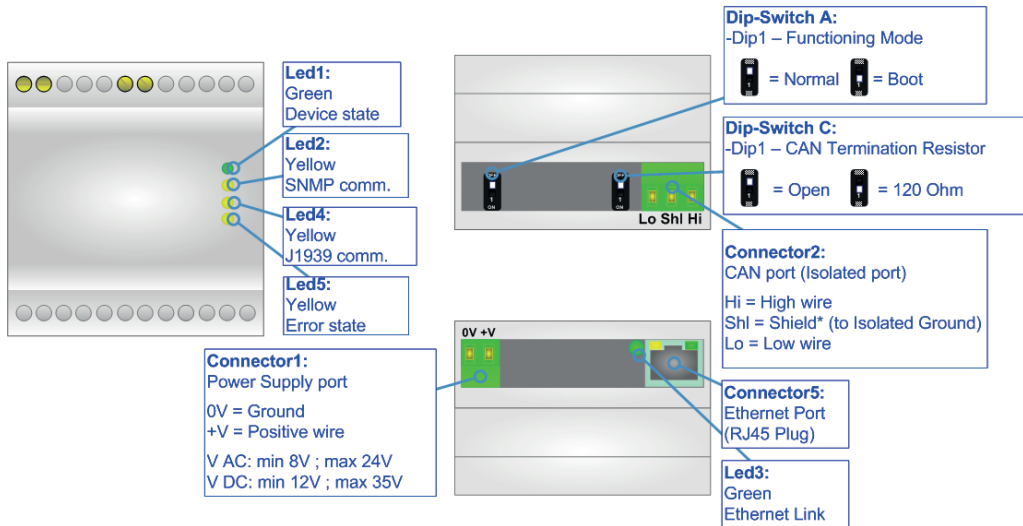

QR of Software

[www.adfweb.com/download/
filefold/SW67162.zip](http://www.adfweb.com/download/filefold/SW67162.zip)

HD67162-B2

CONNECTION SCHEME

Order code: HD67162-B2

Order code: HD67162-B2