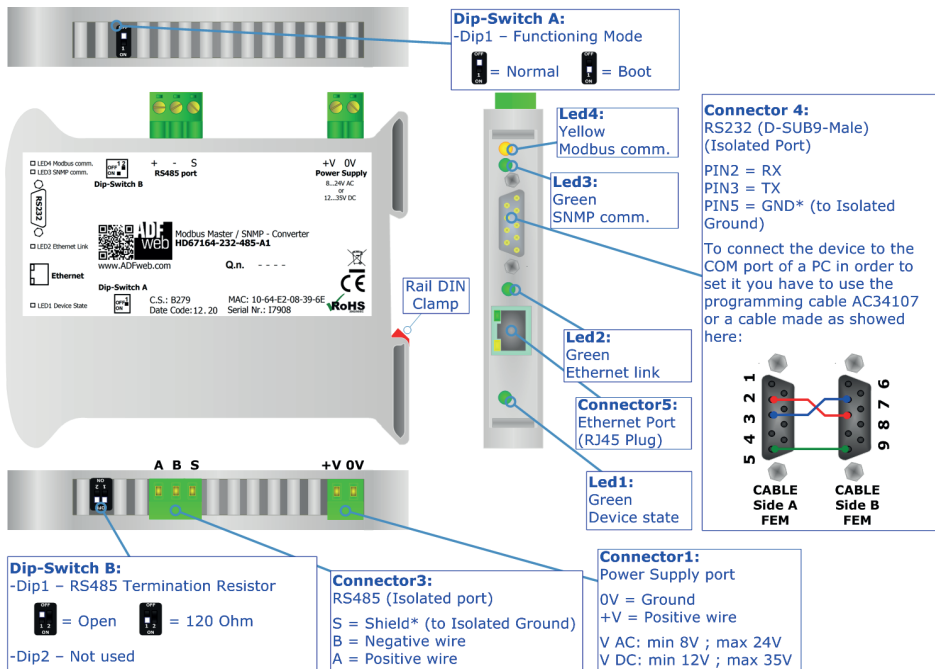

QR of Software

[www.adfweb.com/download/
filefold/SW67164.zip](http://www.adfweb.com/download/filefold/SW67164.zip)

BOX SHEET

Modbus Master / SNMP - Converter

Box Sheet for Order code: HD67164-232-485-A1

Document code: BS67164-232-485-A1

V1.003

ADFweb.com srl

Strada Nuova, 17, IT-31010 Mareno di Piave, Treviso - Italy

CONNECTION SCHEME

Order code: HD67164-232-485-A1

Order code: HD67164-232-485-A1