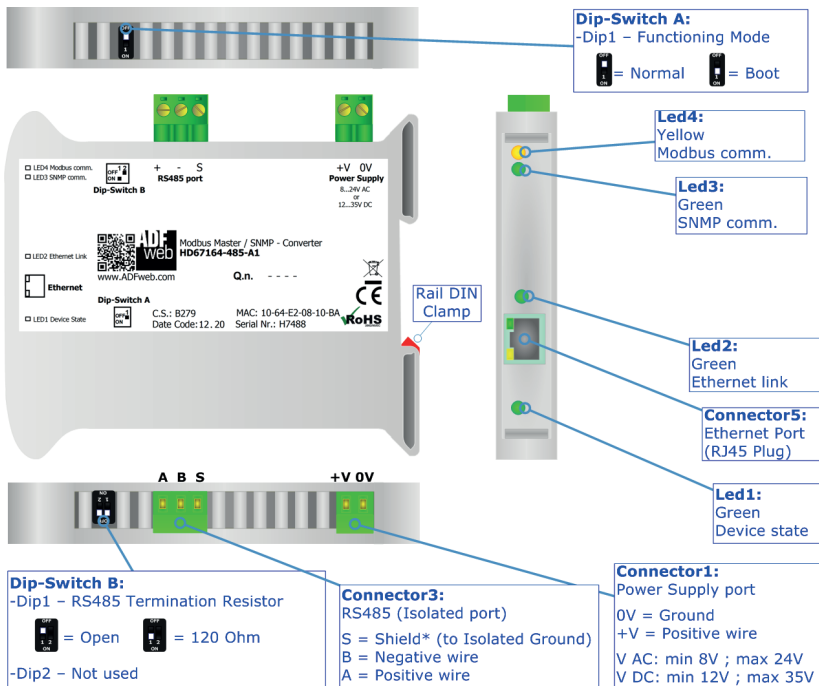

QR of Software

[www.adfweb.com/download/
filefold/SW67164.zip](http://www.adfweb.com/download/filefold/SW67164.zip)

HD67164-485-A1

BOX SHEET

Modbus Master / SNMP - Converter

Box Sheet for Order code: HD67164-485-A1
Document code: BS67164-485-A1
V1.003

ADFweb.com srl

Strada Nuova, 17, IT-31010 Mareno di Piave, Treviso - Italy

www.ADFweb.com

CONNECTION SCHEME

Order code: HD67164-485-A1

Order code: HD67164-485-A1