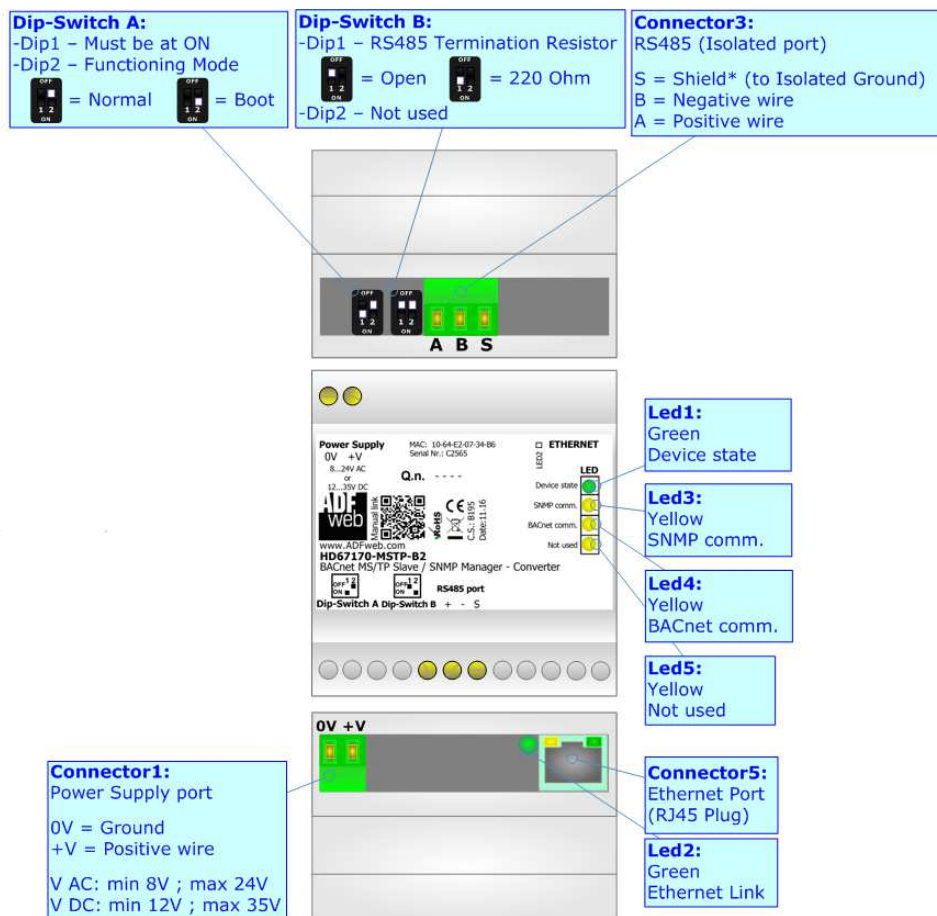

## BACnet MS/TP Slave / SNMP Manager - Converter

To obtain the complete manual please go to

[www.adfweb.com/download/filefold/MN67170\\_ENG.pdf](http://www.adfweb.com/download/filefold/MN67170_ENG.pdf)

To obtain the new version of this box sheet please go to

[www.adfweb.com/download/filefold/BS67170-MSTP-B2\\_ENG.pdf](http://www.adfweb.com/download/filefold/BS67170-MSTP-B2_ENG.pdf)

### CONNECTION SCHEME: