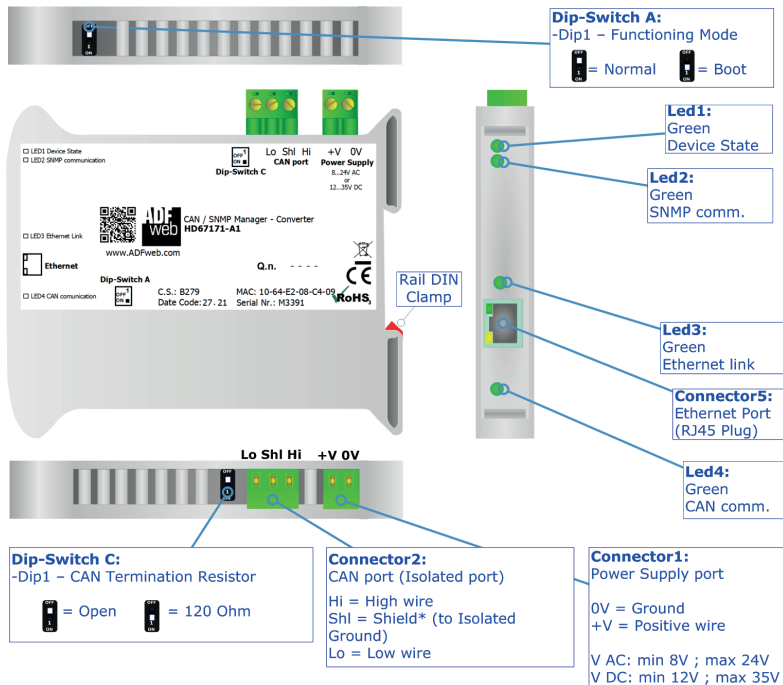

## CAN / SNMP Manager- Converter

Box Sheet for Order code: HD67171-A1  
Document code: BS67171-A1  
V1.001

**ADFweb.com srl**

Strada Nuova, 17, IT-31010 Mareno di Piave, Treviso - Italy

[www.ADFweb.com](http://www.ADFweb.com)

# CONNECTION SCHEME

Order code: HD67171-A1

Order code: HD67171-A1