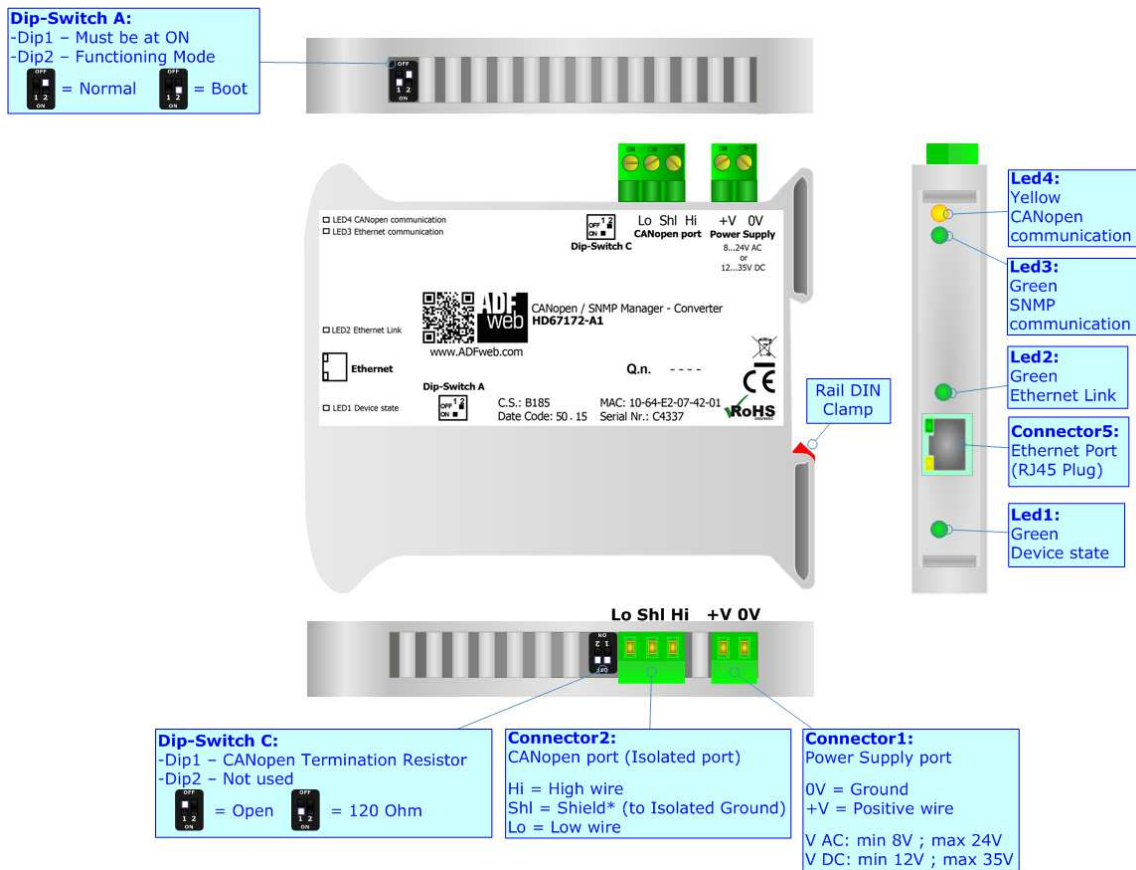

## SNMP Manager / CANopen - Converter

To obtain the complete manual please go to

[www.adfweb.com/download/filefold/MN67172\\_ENG.pdf](http://www.adfweb.com/download/filefold/MN67172_ENG.pdf)

To obtain the new version of this box sheet please go to

### CONNECTION SCHEME: