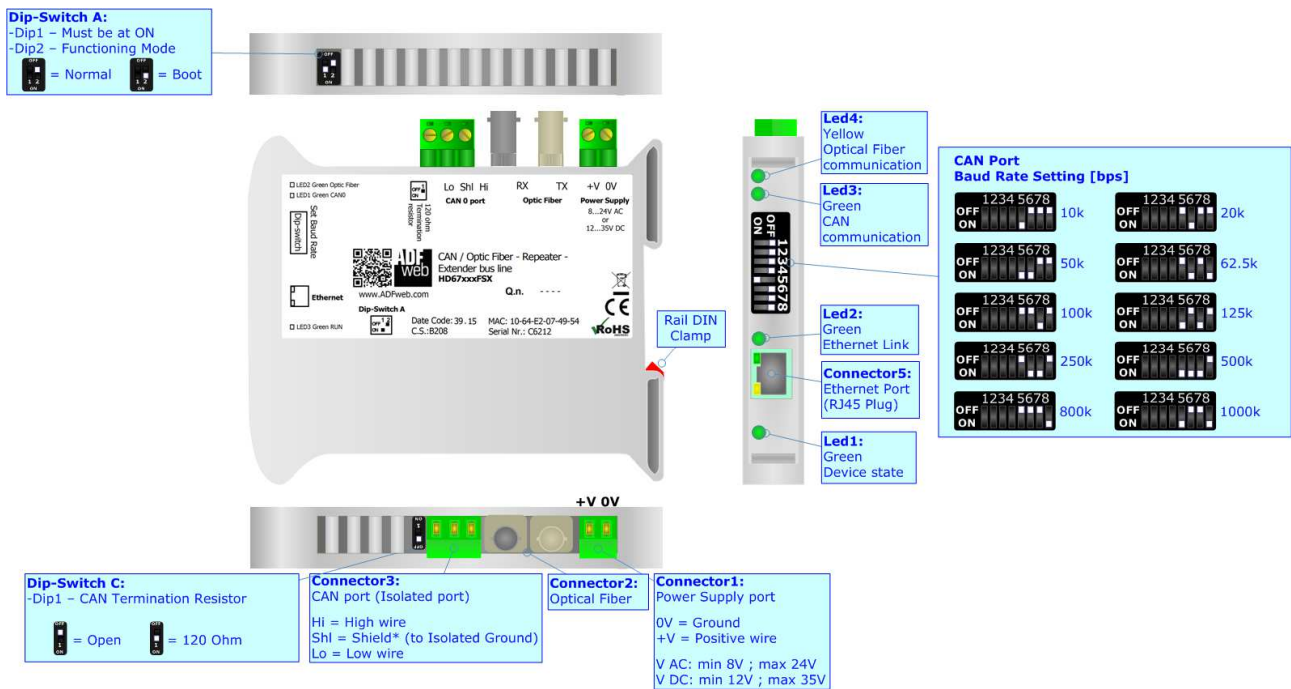

CAN/CANopen/DeviceNet/J1939/NMEA2000 / Optic Fiber - Repeater

To obtain the complete manual please go to:

www.adfweb.com/download/filefold/MN67XXYYYY_ENG.pdf

To obtain the new version of this box sheet please go to:

www.adfweb.com/download/filefold/BS671xxFSX_ENG.pdf

CONNECTION SCHEME:

CONFIGURATION SOFTWARE:

For setting up the device you need the software named SW67FSX. To obtain this software please go to:

www.adfweb.com/download/filefold/SW67FSX.zip