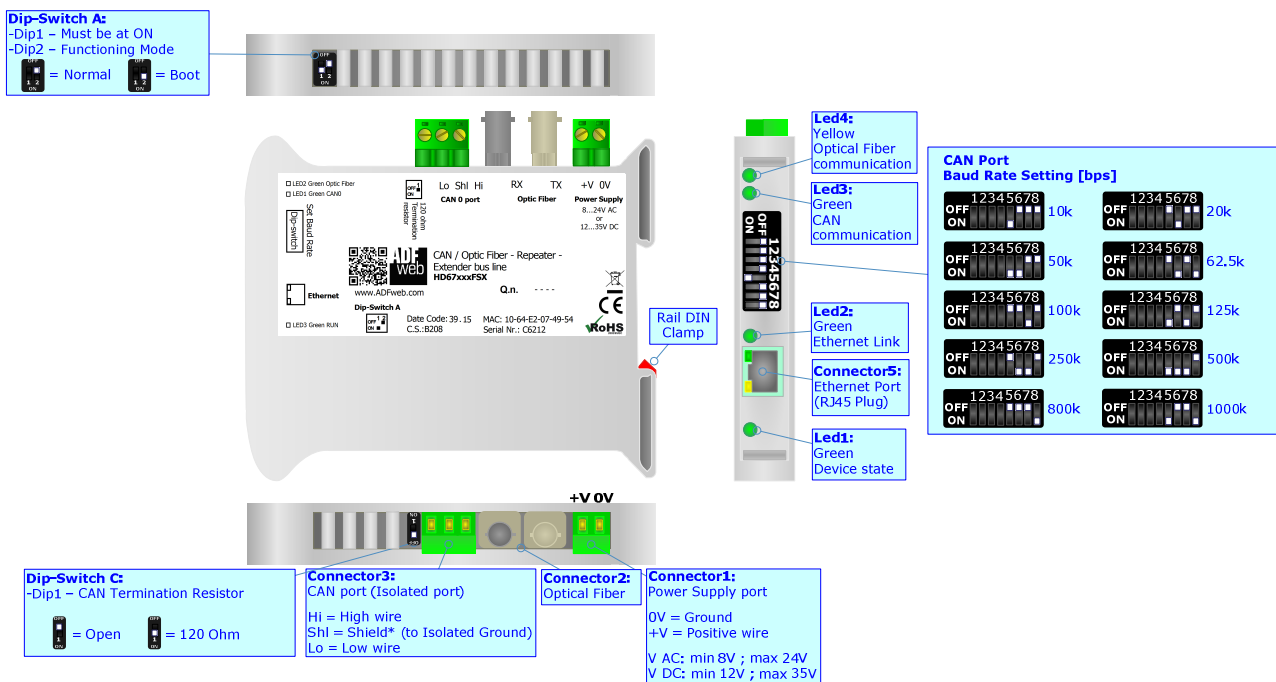

# CAN/CANopen/DeviceNet/J1939/NMEA2000 / Optic Fiber – Repeater

(With data filter configurable)

To obtain the complete manual please go to:

[www.adfweb.com/download/filefold/MN67221FSX\\_ENG.pdf](http://www.adfweb.com/download/filefold/MN67221FSX_ENG.pdf)

To obtain the new version of this box sheet please go to:

[www.adfweb.com/download/filefold/BS67221FSX\\_ENG.pdf](http://www.adfweb.com/download/filefold/BS67221FSX_ENG.pdf)

## CONNECTION SCHEME: