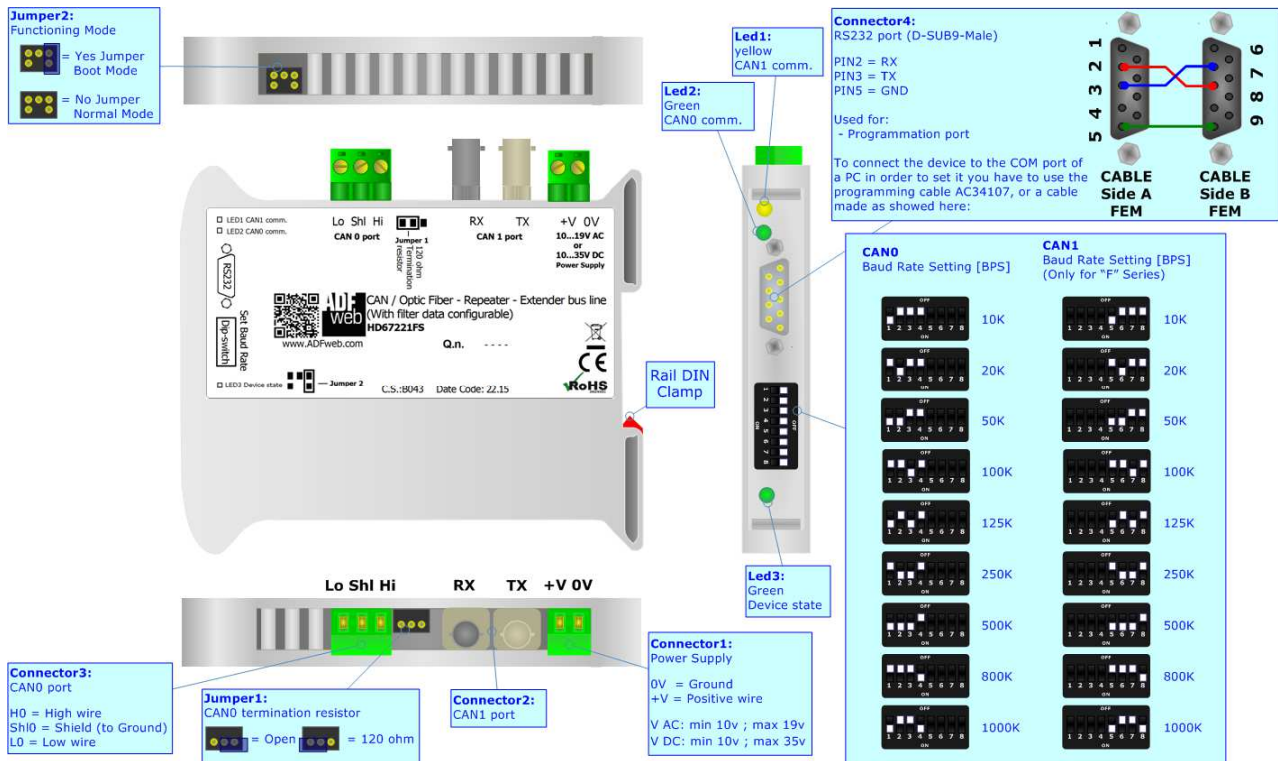

CAN / Optic Fiber – Repeater – Extender bus line (With filter data configurable)

To obtain the complete manual please go to:

www.adfweb.com/download/filefold/MN67221F_ENG.pdf

To obtain the new version of this box sheet please go to:

www.adfweb.com/download/filefold/BS67221F_ENG.pdf

CONNECTION SCHEME:

CONFIGURATION SOFTWARE:

For setting up the device you need the software named SW67221FS. To obtain this software please go to:

www.adfweb.com/download/filefold/SW67221FS.zip