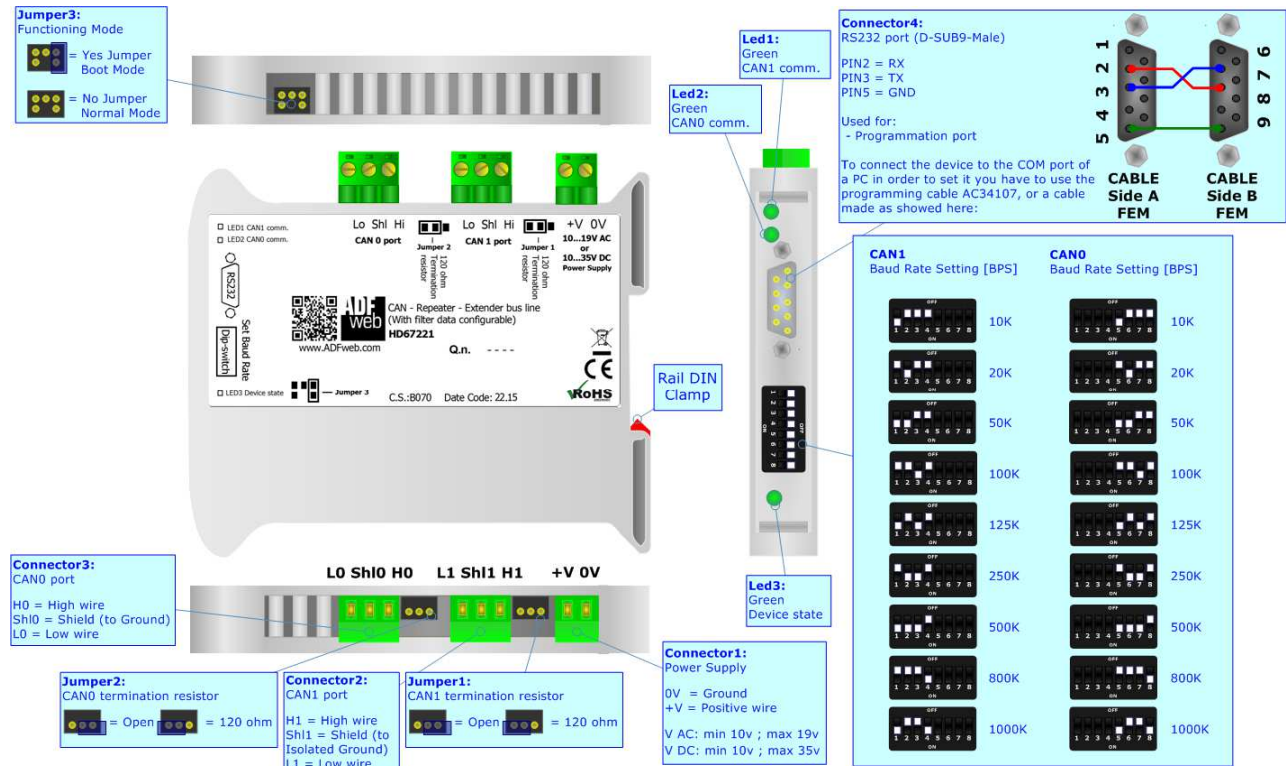

CAN – Repeater – Extender bus line (With filter data configurable)

To obtain the complete manual please go to:

www.adfweb.com/download/filefold/MN67221_ENG.pdf

To obtain the new version of this box sheet please go to:

www.adfweb.com/download/filefold/BS67221_ENG.pdf

CONNECTION SCHEME:

CONFIGURATION SOFTWARE:

For setting up the device you need the software named SW67221. To obtain this software please go to:

www.adfweb.com/download/filefold/SW67221.zip