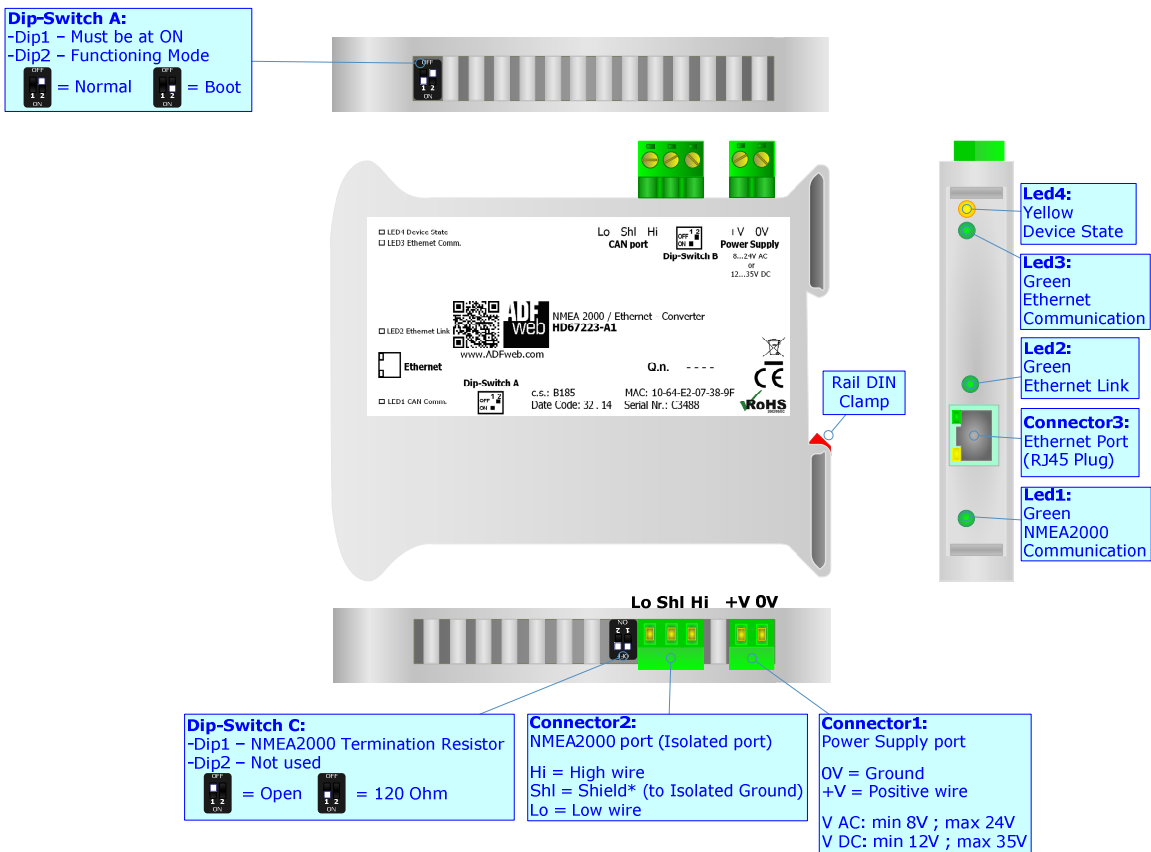

## NMEA2000 / Ethernet - Converter

To obtain the complete manual please go to

[www.adfweb.com/download/filefold/MN67223\\_ENG.pdf](http://www.adfweb.com/download/filefold/MN67223_ENG.pdf)

To obtain the new version of this box sheet please go to

### CONNECTION SCHEME: