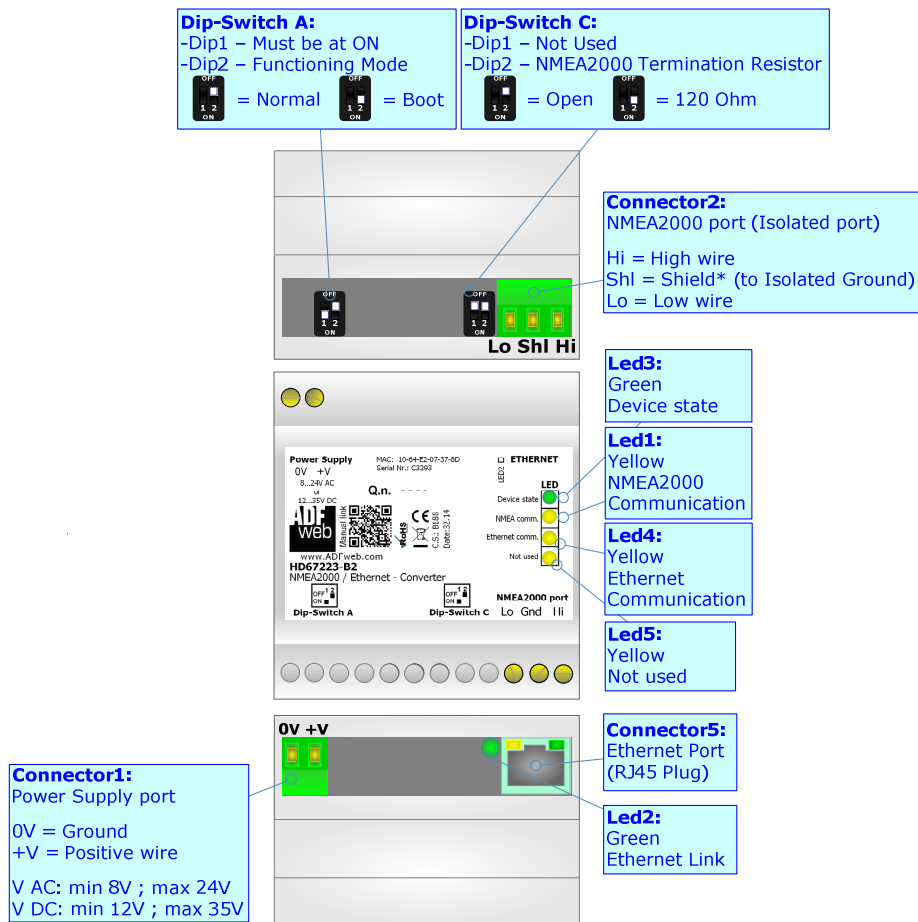

## NMEA2000 / Ethernet - Converter

To obtain the complete manual please go to

[www.adfweb.com/download/filefold/MN67223\\_ENG.pdf](http://www.adfweb.com/download/filefold/MN67223_ENG.pdf)

To obtain the new version of this box sheet please go to

### CONNECTION SCHEME: