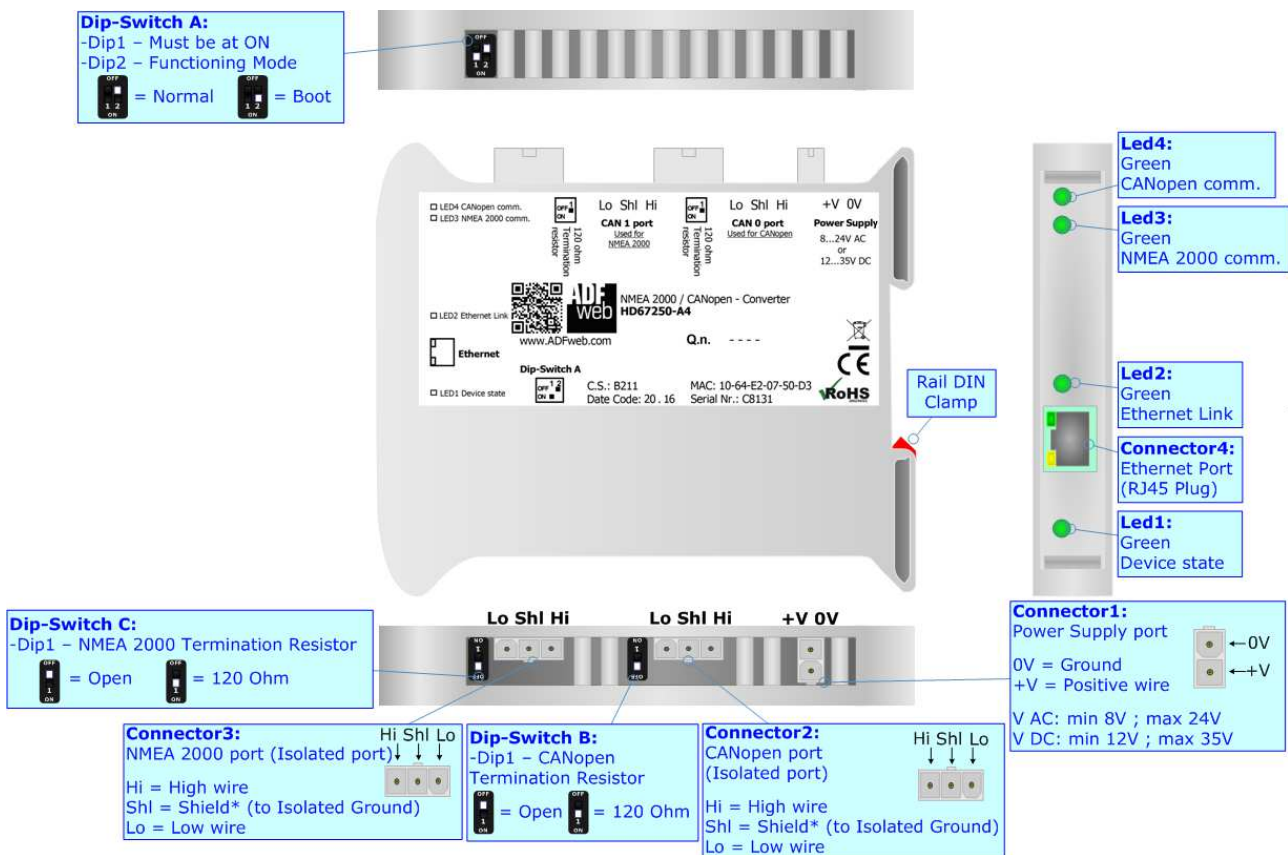

NMEA 2000 / CANopen - Converter

To obtain the complete manual please go to:

www.adfweb.com/download/filefold/MN67250_ENG.pdf

To obtain the new version of this box sheet please go to:

www.adfweb.com/download/filefold/BS67250A4_ENG.pdf

CONNECTION SCHEME:

CONFIGURATION SOFTWARE:

For setting up the device you need the software named SW67250. To obtain this software please go to:

www.adfweb.com/download/filefold/SW67250.zip

ADFweb.com s.r.l.
www.adfweb.com
support@adfweb.com

Manual

Box-Sheet

Software