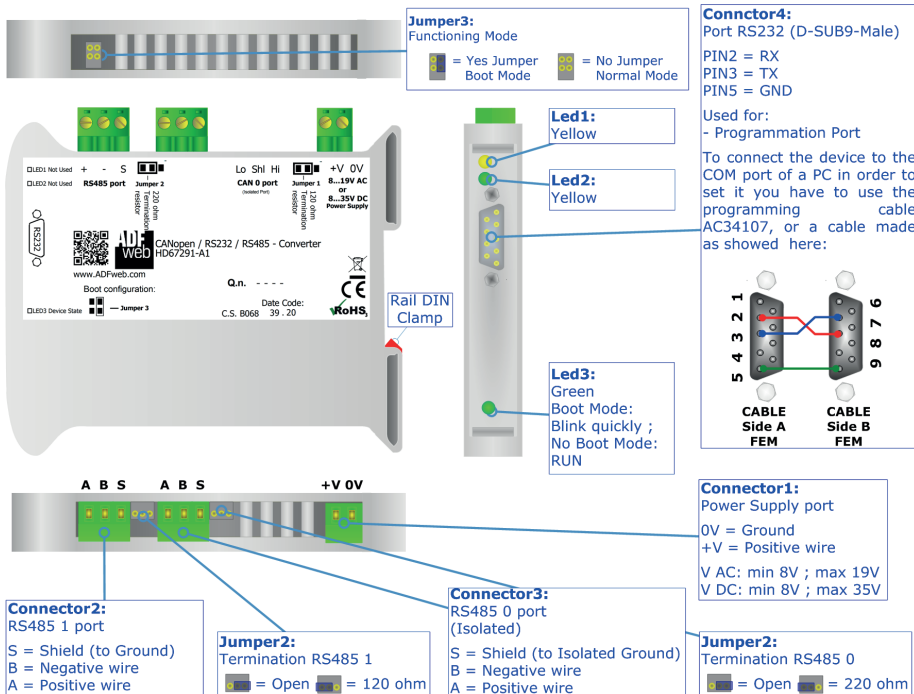

QR of Software

[www.adfweb.com/download/
filefold/SW67291.zip](http://www.adfweb.com/download/filefold/SW67291.zip)

HD67291-A1

BOX SHEET

CANopen / RS232 / RS485 - Converter

Box Sheet for Order code: HD67291-A1
Document code: BS67291-A1
V1.001

ADFweb.com srl

Strada Nuova, 17, IT-31010 Mareno di Piave, Treviso - Italy

www.ADFweb.com

CONNECTION SCHEME

Order code: HD67291-A1

Order code: HD67291-A1