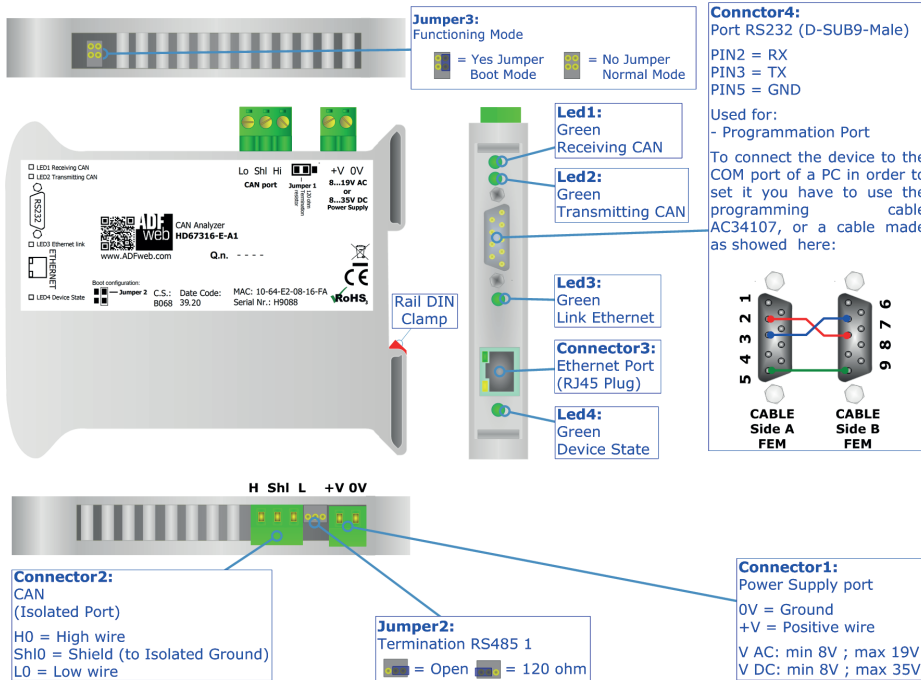

BOX SHEET

CAN Analyzer Hardware and Software

Box Sheet for Order code: HD67316-E-A1
Document code: BS67316-E-A1
V1.001

ADFweb.com srl

Strada Nuova, 17, IT-31010 Marenò di Piave, Treviso - Italy

CONNECTION SCHEME

Order code: HD67316-E-A1

Order code: HD67316-E-A1