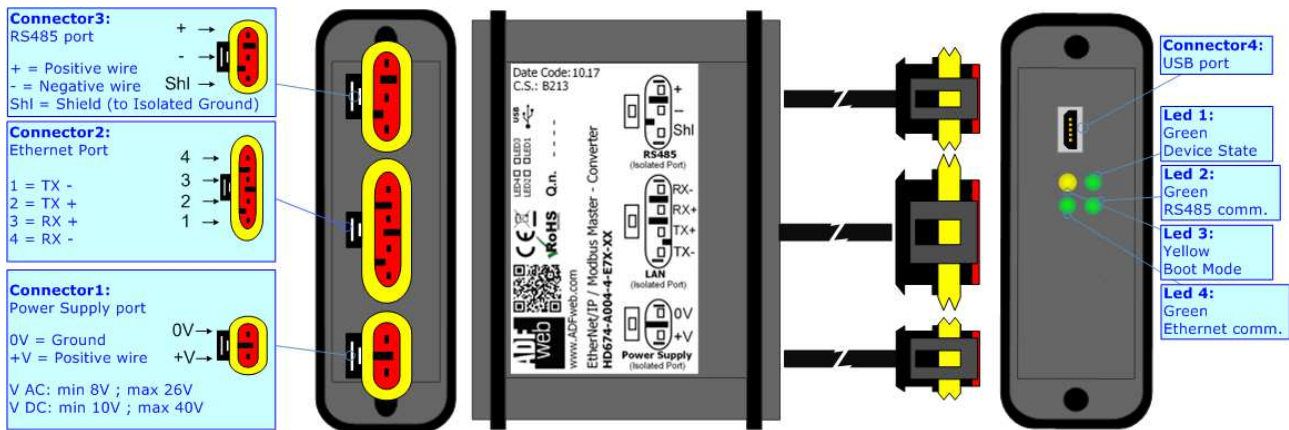

EtherNet/IP / Modbus Master - Converter

To obtain the complete manual please go to

www.adfweb.com/download/filefold/MN674-A004_ENG.pdf

To obtain the new version of this box sheet please go to

www.adfweb.com/download/filefold/BS674-A004-4-E7x_ENG.pdf

CONNECTION SCHEME:

CONFIGURATION SOFTWARE:

For setting up the device you need the software named SW674-A004.

To obtain this software please go to

www.adfweb.com/download/filefold/SW674-A004.zip

ADFweb.com s.r.l.
www.adfweb.com
info@adfweb.com
support@adfweb.com