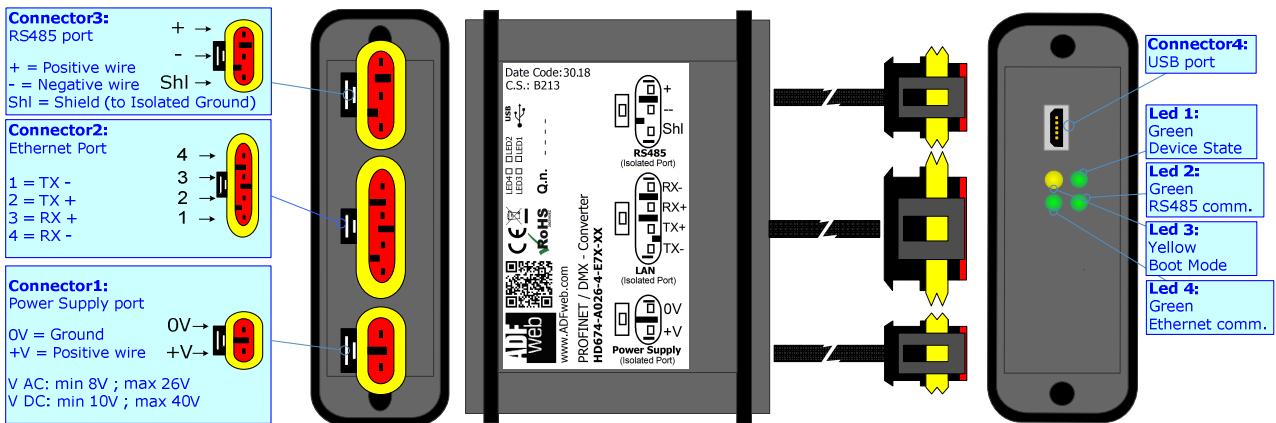

## DMX / EtherNet/IP - Converter

To obtain the complete manual please go to

[www.adfweb.com/download/filefold/MN674-A026\\_ENG.pdf](http://www.adfweb.com/download/filefold/MN674-A026_ENG.pdf)

To obtain the new version of this box sheet please go to

### CONNECTION SCHEME: