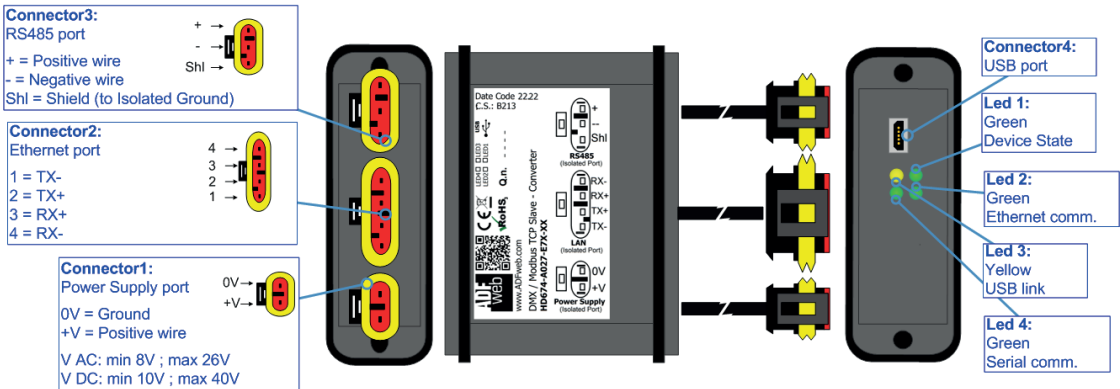

## DMX / Modbus TCP Slave Converter

Box Sheet for Order code: HD674-A027-E7x-xx  
Document code: BS674-A027-E7x  
V1.000

**ADFweb.com srl**

Strada Nuova, 17, IT-31010 Mareno di Piave, Treviso - Italy

[www.ADFweb.com](http://www.ADFweb.com)

# CONNECTION SCHEME

Order code: HD674-A027-E7x-xx

Order code: HD674-A027-E7x-xx