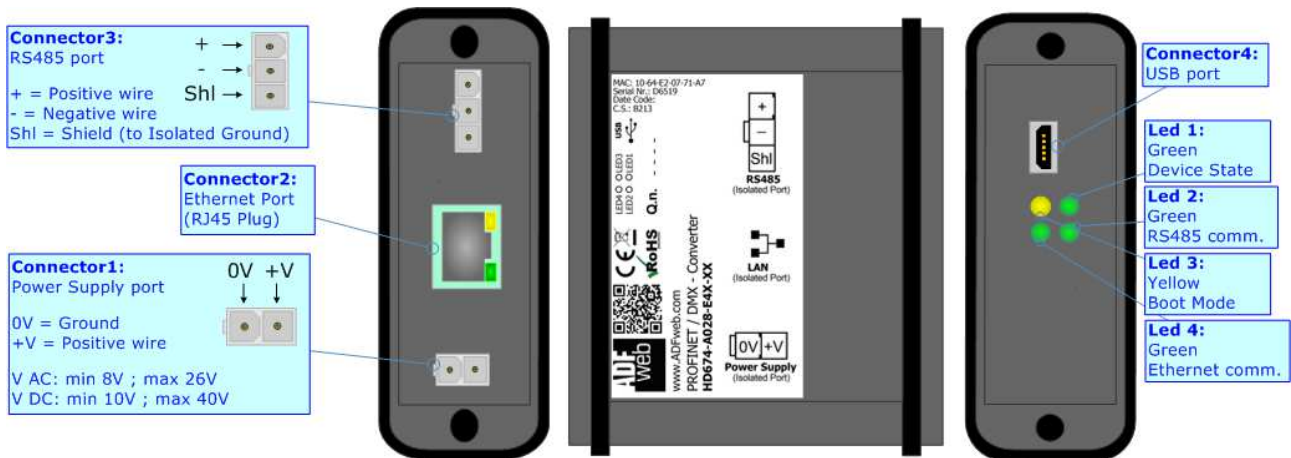

CONNECTION SCHEME:

CONFIGURATION SOFTWARE:

For setting up the device you need the software named SW674-A028.

To obtain this software please go to

www.adfweb.com/download/filefold/SW674-A028.zip

ADFweb.com s.r.l.
 www.adfweb.com
 info@adfweb.com
 support@adfweb.com