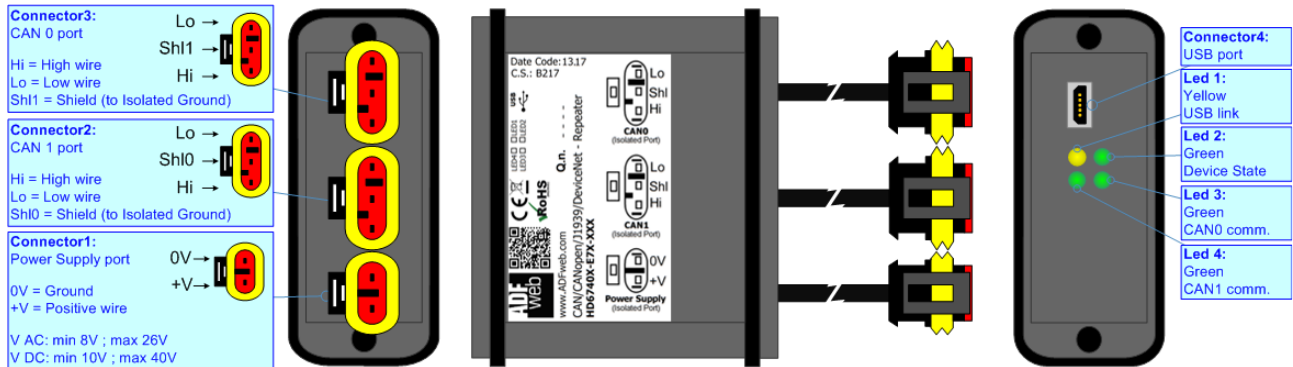

CANopen - Repeater – Extender bus line

To obtain the complete manual please go to:

www.adfweb.com/download/filefold/MN67401_ENG.pdf

To obtain the new version of this box sheet please go to:

www.adfweb.com/download/filefold/BS67402-E7x_ENG.pdf

CONNECTION SCHEME:

CONFIGURATION SOFTWARE:

For setting up the device you need the software named SW6740x. To obtain this software please go to:

www.adfweb.com/download/filefold/SW6740x.zip

ADFweb.com s.r.l.
 www.adfweb.com
 support@adfweb.com