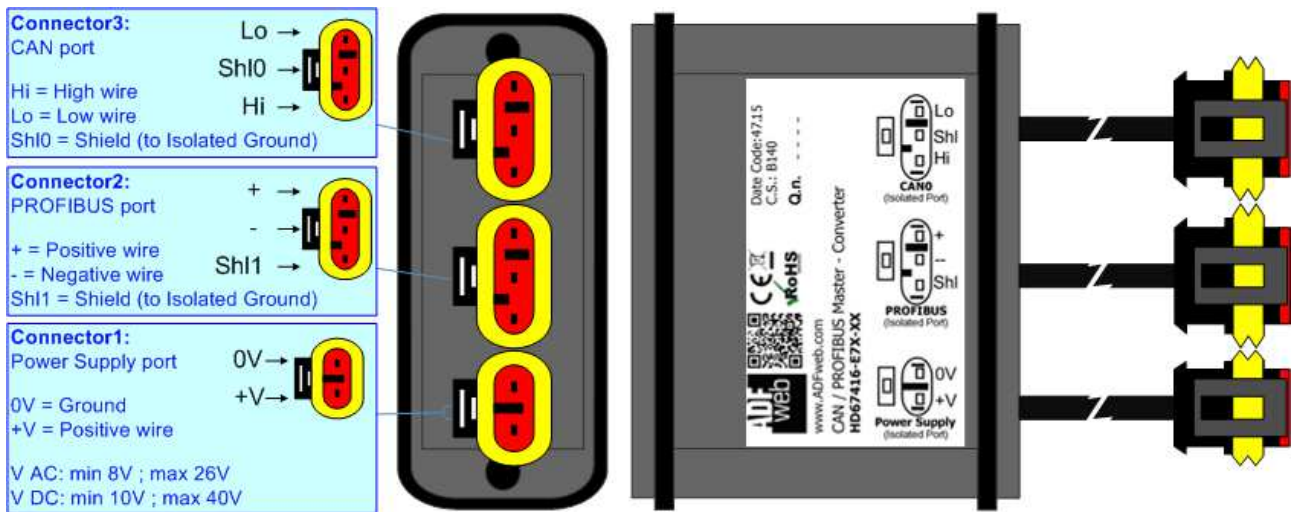

CAN / PROFIBUS Master - Converter

To obtain the complete manual please go to

www.adfweb.com/download/filefold/MN67416_ENG.pdf

To obtain the new version of this box sheet please go to

www.adfweb.com/download/filefold/BS67416-E7x_ENG.pdf

CONNECTION SCHEME:

CONFIGURATION SOFTWARE:

For setting up the device you need the software named SW67416.

To obtain this software please go to

www.adfweb.com/download/filefold/SW67416.zip

ADFweb.com s.r.l.
 www.adfweb.com
 info@adfweb.com
 support@adfweb.com