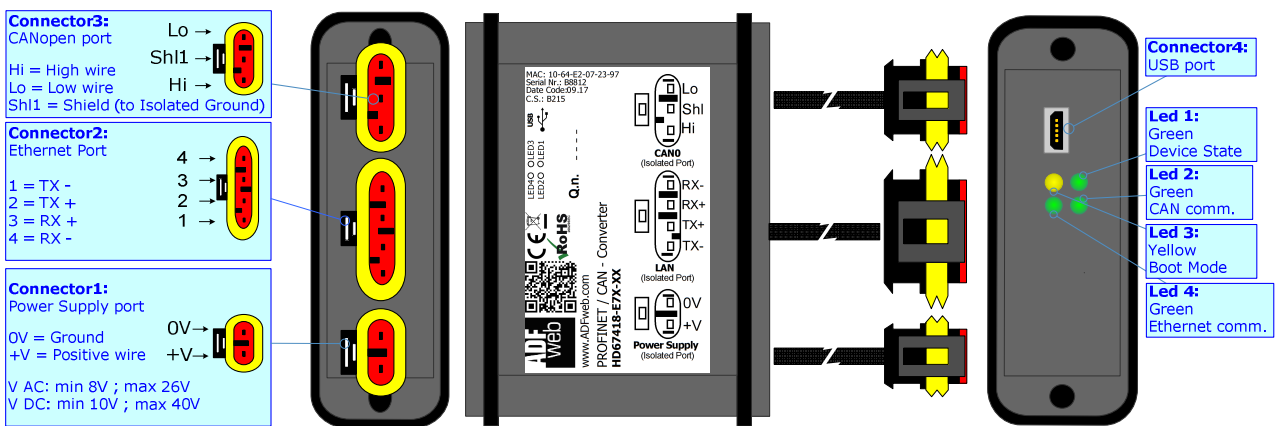

CONNECTION SCHEME:

CONFIGURATION SOFTWARE:

For setting up the device you need the software named SW67418.

To obtain this software please go to

www.adfweb.com/download/filefold/SW67418.zip

ADFweb.com s.r.l.
www.adfweb.com
info@adfweb.com
support@adfweb.com