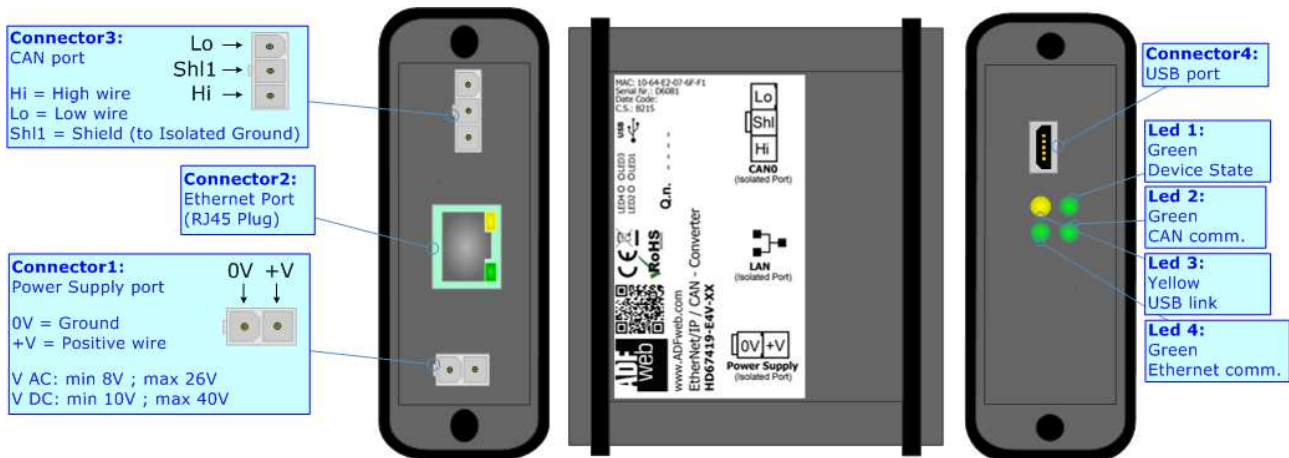

## EtherNet/IP / CAN - Converter

To obtain the complete manual please go to

[www.adfweb.com/download/filefold/MN67419\\_ENG.pdf](http://www.adfweb.com/download/filefold/MN67419_ENG.pdf)

To obtain the new version of this box sheet please go to

### CONNECTION SCHEME: