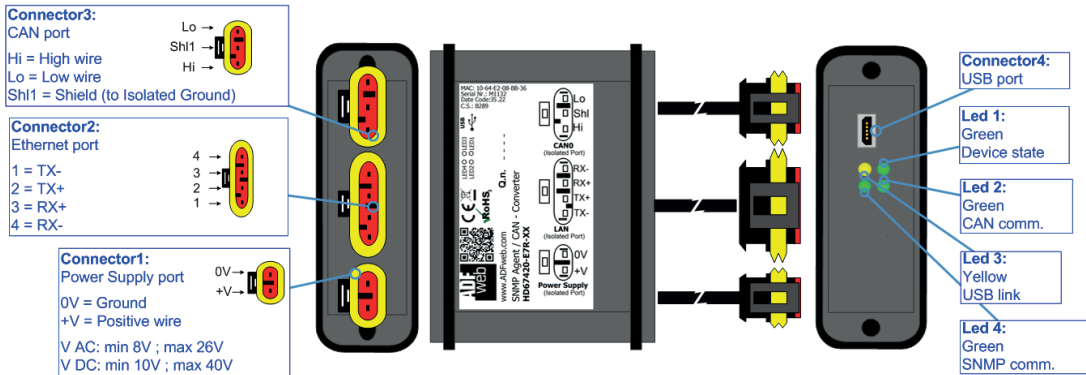

QR of Software

[www.adfweb.com/download/
filefold/SW67420.zip](http://www.adfweb.com/download/filefold/SW67420.zip)

HD67420-E7x-xx

BOX SHEET

SNMP Agent / CAN – Converter

Box Sheet for Order code: HD67420-E7x-xx
Document code: BS67420-E7x-xx
V1.000

ADFweb.com srl

Strada Nuova, 17, IT-31010 Mareno di Piave, Treviso - Italy

www.ADFweb.com

CONNECTION SCHEME

Order code: HD67420-E7x-xx

Order code: Order code: HD67420-E7x-xx