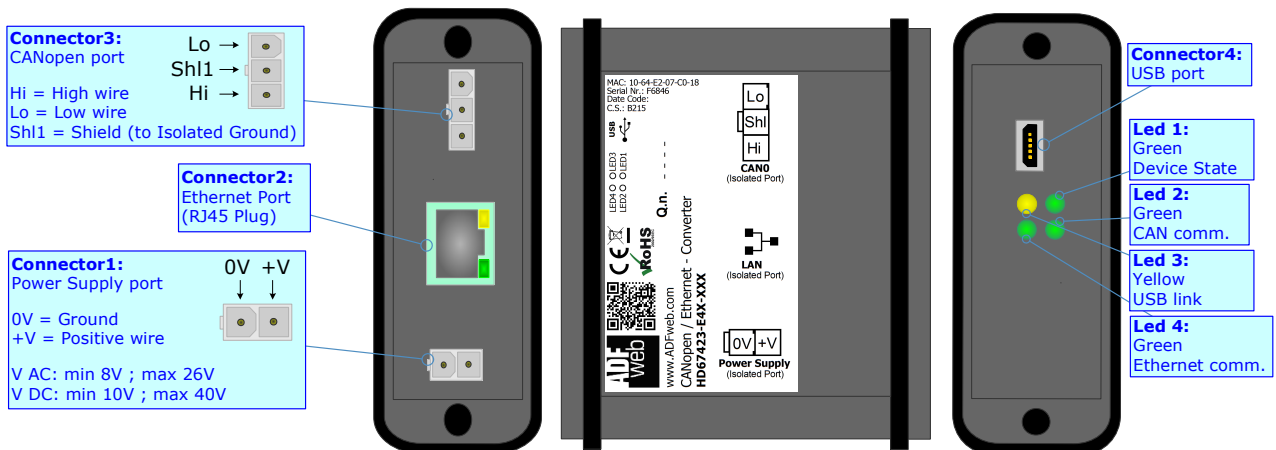

CANopen / Ethernet - Converter

To obtain the complete manual please go to

www.adfweb.com/download/filefold/MN67423_ENG.pdf

To obtain the new version of this box sheet please go to

www.adfweb.com/download/filefold/BS67423-E4x_ENG.pdf

CONNECTION SCHEME:

CONFIGURATION SOFTWARE:

For setting up the device you need the software named SW67423.

To obtain software please go to

www.adfweb.com/download/filefold/SW67423.zip

ADFweb.com s.r.l.
www.adfweb.com
support@adfweb.com