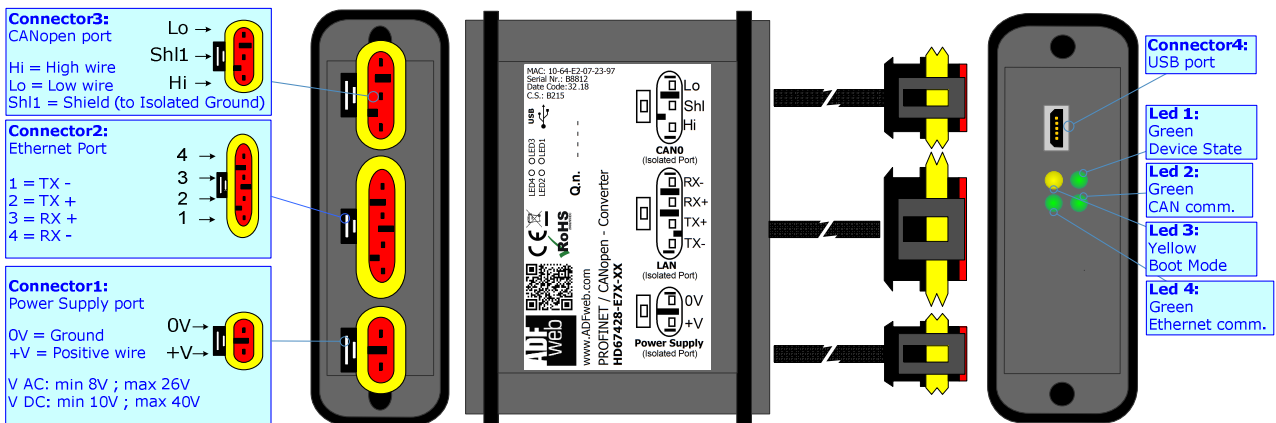

CONNECTION SCHEME:

CONFIGURATION SOFTWARE:

For setting up the device you need the software named SW67428.

To obtain this software please go to

www.adfweb.com/download/filefold/SW67428.zip

ADFweb.com s.r.l.
www.adfweb.com
info@adfweb.com
support@adfweb.com