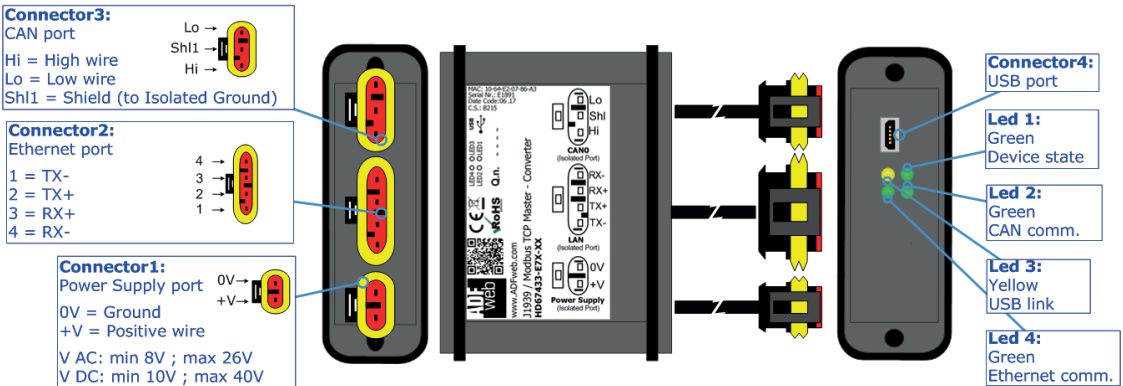

QR of Software

[www.adfweb.com/download/
filefold/SW67433.zip](http://www.adfweb.com/download/filefold/SW67433.zip)

HD67433-E7X-xxx

BOX SHEET

J1939 / Modbus TCP Master - Converter

Box Sheet for Order code: HD67433-E7x-xxx
Document code: BS67433-E7x
V1.001

ADFweb.com srl

Strada Nuova, 17, IT-31010 Mareno di Piave, Treviso - Italy

www.ADFweb.com

CONNECTION SCHEME

Order code: HD67433-E7X-xxx

Order code: HD67433-E7X-xxx