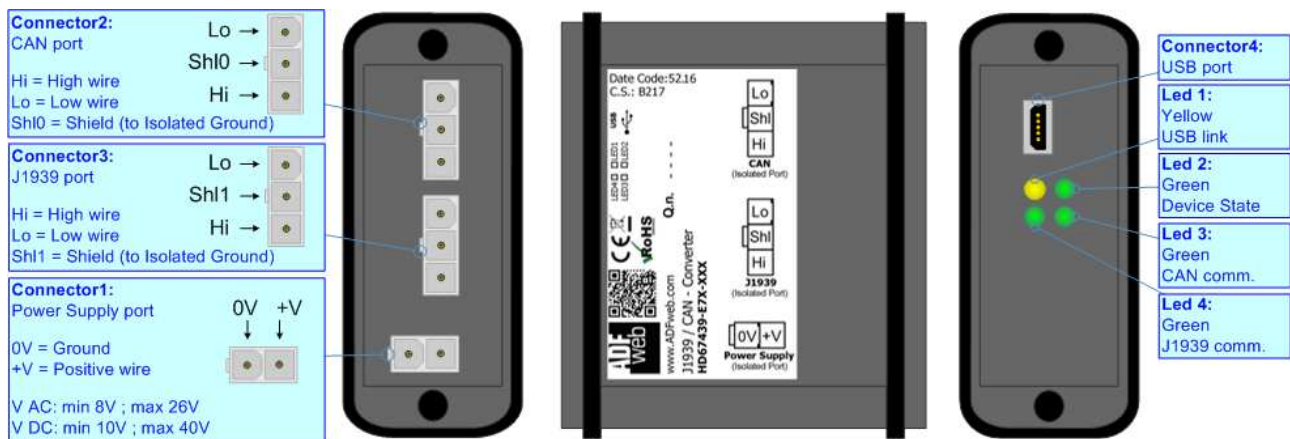

CONNECTION SCHEME:

CONFIGURATION SOFTWARE:

For setting up the device you need the software named SW67439.

To obtain this software please go to

www.adfweb.com/download/filefold/SW67439.zip

ADFweb.com s.r.l.
www.adfweb.com
support@adfweb.com