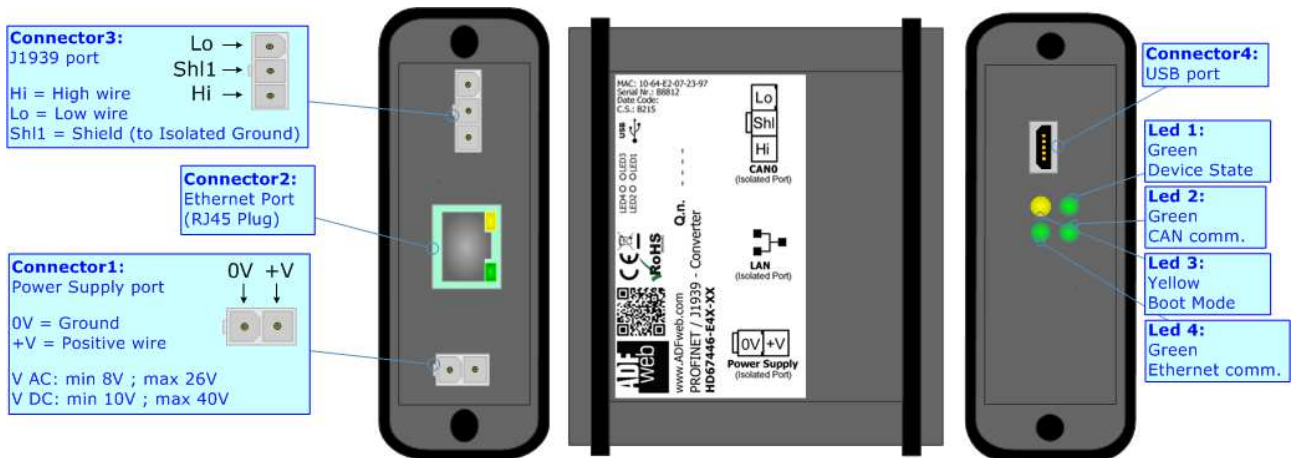

CONNECTION SCHEME:

CONFIGURATION SOFTWARE:

For setting up the device you need the software named SW67446.

To obtain this software please go to

www.adfweb.com/download/filefold/SW67446.zip

ADFweb.com s.r.l.
 www.adfweb.com
 info@adfweb.com
 support@adfweb.com