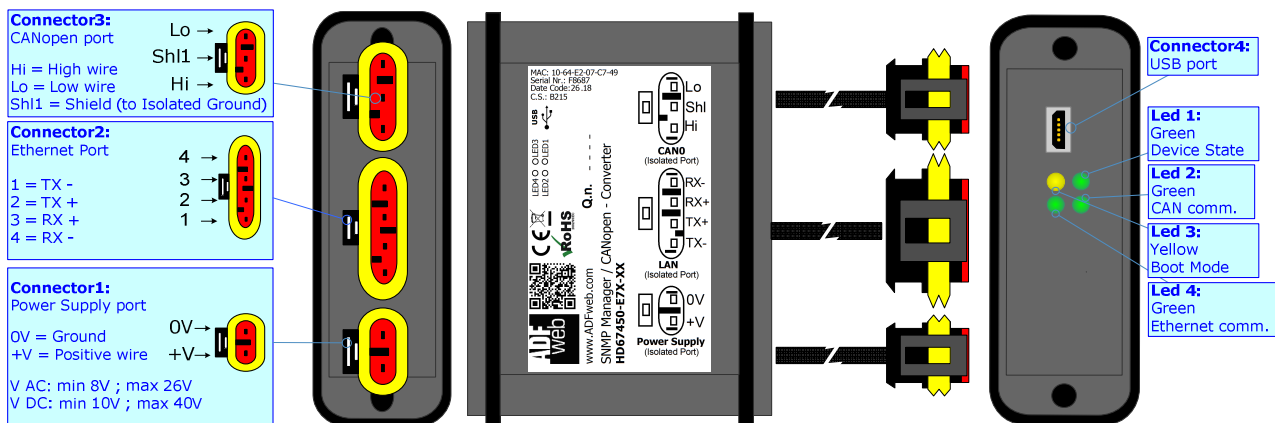

## SNMP Manager / CANopen - Converter

To obtain the complete manual please go to

[www.adfweb.com/download/filefold/MN67450\\_ENG.pdf](http://www.adfweb.com/download/filefold/MN67450_ENG.pdf)

To obtain the new version of this box sheet please go to

### CONNECTION SCHEME: