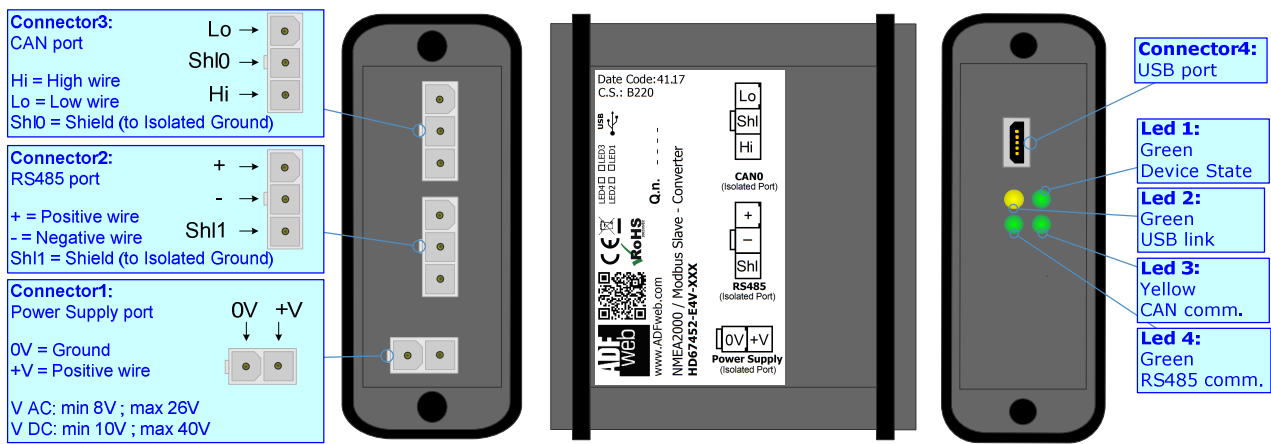

NMEA 2000 / Modbus Slave - Converter

To obtain the complete manual please go to

www.adfweb.com/download/filefold/MN67452_ENG.pdf

To obtain the new version of this box sheet please go to

www.adfweb.com/download/filefold/BS67452-E4x_ENG.pdf

CONNECTION SCHEME:

CONFIGURATION SOFTWARE:

For setting up the device you need the software named SW67452.

To obtain this software please go to

www.adfweb.com/download/filefold/SW67452.zip

ADFweb.com s.r.l.
www.adfweb.com
info@adfweb.com
support@adfweb.com