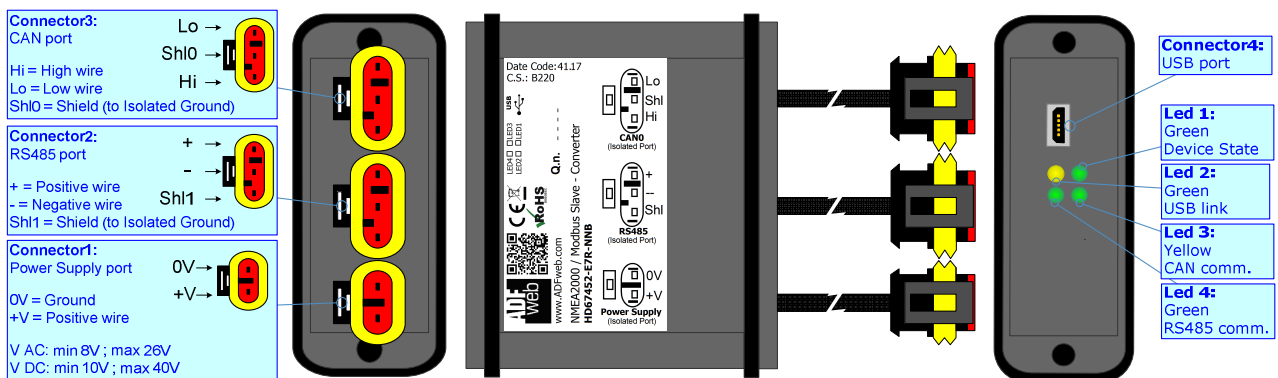

NMEA 2000 / Modbus Slave - Converter

To obtain the complete manual please go to

www.adfweb.com/download/filefold/MN67452_ENG.pdf

To obtain the new version of this box sheet please go to

www.adfweb.com/download/filefold/BS67452-E7x_ENG.pdf

CONNECTION SCHEME:

CONFIGURATION SOFTWARE:

For setting up the device you need the software named SW67452.

To obtain this software please go to

www.adfweb.com/download/filefold/SW67452.zip

ADFweb.com s.r.l.
 www.adfweb.com
 info@adfweb.com
 support@adfweb.com