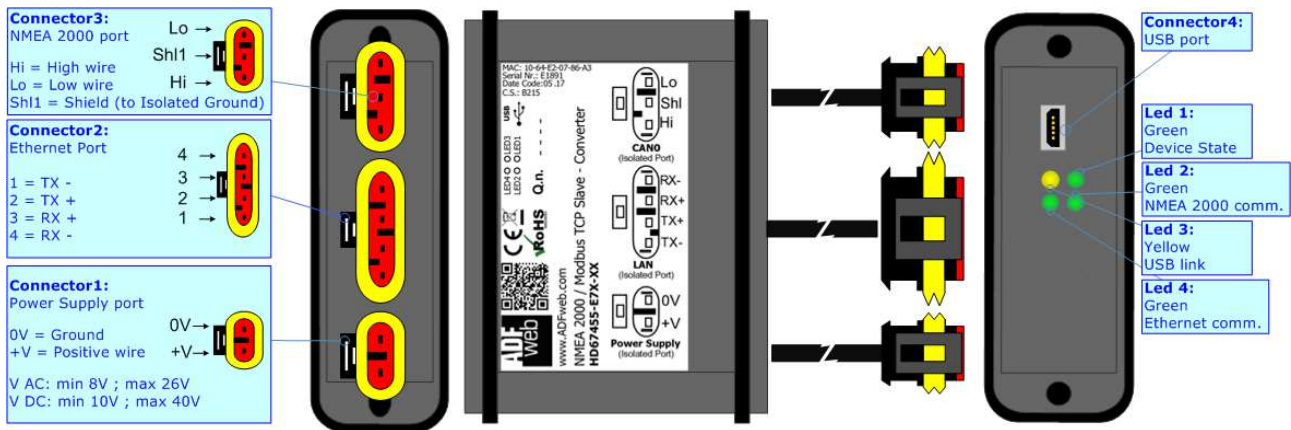

## NMEA 2000 / Modbus TCP Slave - Converter

To obtain the complete manual please go to

[www.adfweb.com/download/filefold/MN67455\\_ENG.pdf](http://www.adfweb.com/download/filefold/MN67455_ENG.pdf)

To obtain the new version of this box sheet please go to

### CONNECTION SCHEME: