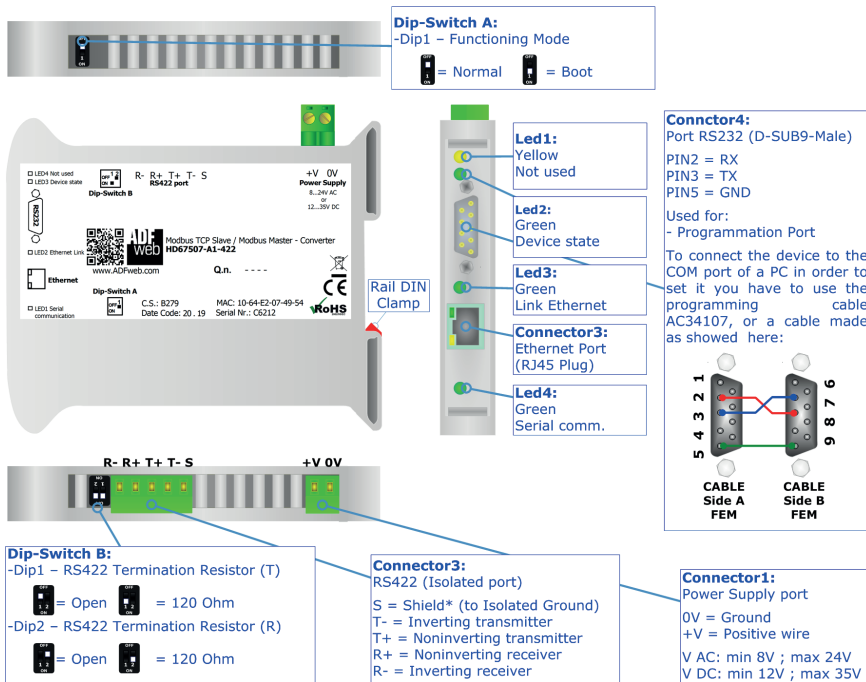

QR of Software

[www.adfweb.com/download/
filefold/SW67507.zip](http://www.adfweb.com/download/filefold/SW67507.zip)

HD67507-A1-422

BOX SHEET

**Modbus TCP Slave / Modbus Master
Converter**

Box Sheet for Order code: HD67507-A1-422
Document code: BS67507-A1-422
V1.001

ADFweb.com srl

Strada Nuova, 17, IT-31010 Mareno di Piave, Treviso - Italy

www.ADFweb.com

CONNECTION SCHEME

Order code: HD67507-A1-422

Order code: HD67507-A1-422