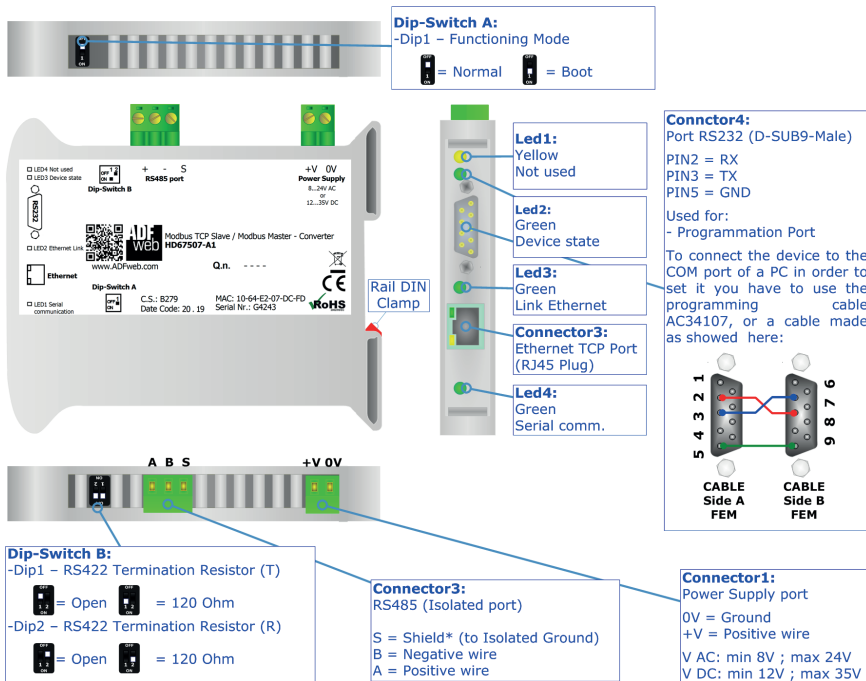

QR of Software

[www.adfweb.com/download/
filefold/SW67507.zip](http://www.adfweb.com/download/filefold/SW67507.zip)

HD67507-A1

BOX SHEET

**Modbus TCP Slave / Modbus Master
Converter**

Box Sheet for Order code: HD67507-A1
Document code: BS67507-A1
V3.002

ADFweb.com srl

Strada Nuova, 17, IT-31010 Mareno di Piave, Treviso - Italy

www.ADFweb.com

CONNECTION SCHEME

Order code: HD67507-A1

Order code: HD67507-A1