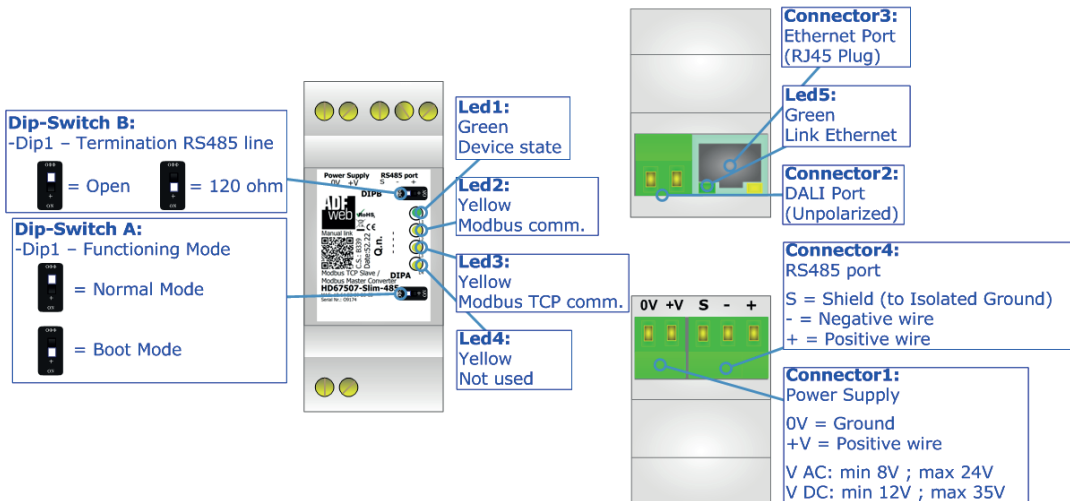

ADFweb.com srl

Strada Nuova, 17, IT-31010 Mareno di Piave, Treviso - Italy

HD67507-Slim-485

www.ADFweb.com

CONNECTION SCHEME

Order code: HD67507-Slim-485

Order code: HD67507-Slim-485