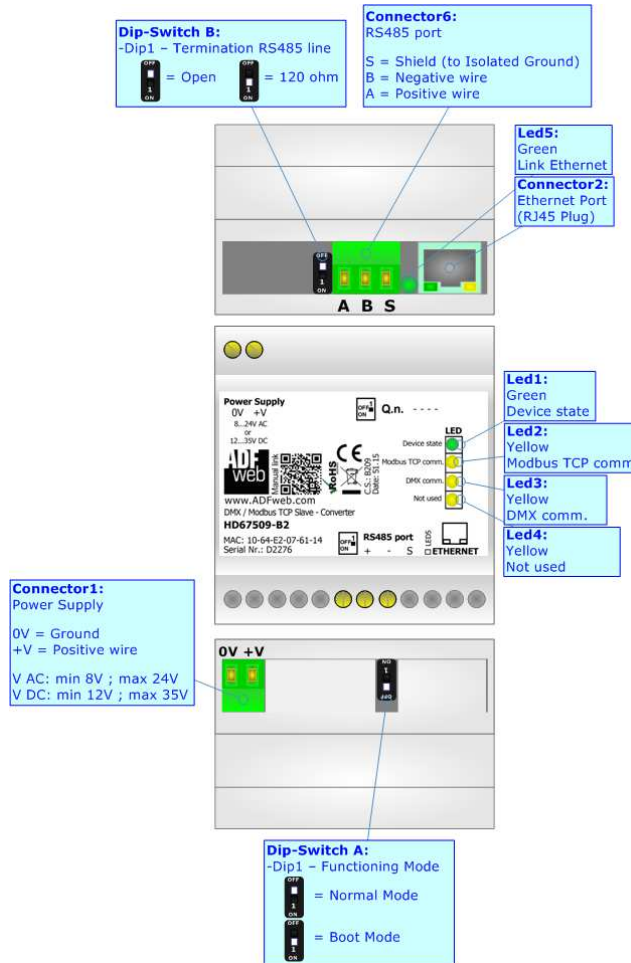

DMX / Modbus TCP Master - Converter

To obtain the complete manual please go to:

www.adfweb.com/download/filefold/MN67519_ENG.pdf

To obtain the new version of this box sheet please go to:

www.adfweb.com/download/filefold/BS67519-B2_ENG.pdf

CONNECTION SCHEME:

CONFIGURATION SOFTWARE:

For setting up the device you need the software named SW67519. To obtain this software please go to:

www.adfweb.com/download/filefold/SW67519.zip

ADFweb.com s.r.l.
www.adfweb.com
support@adfweb.com