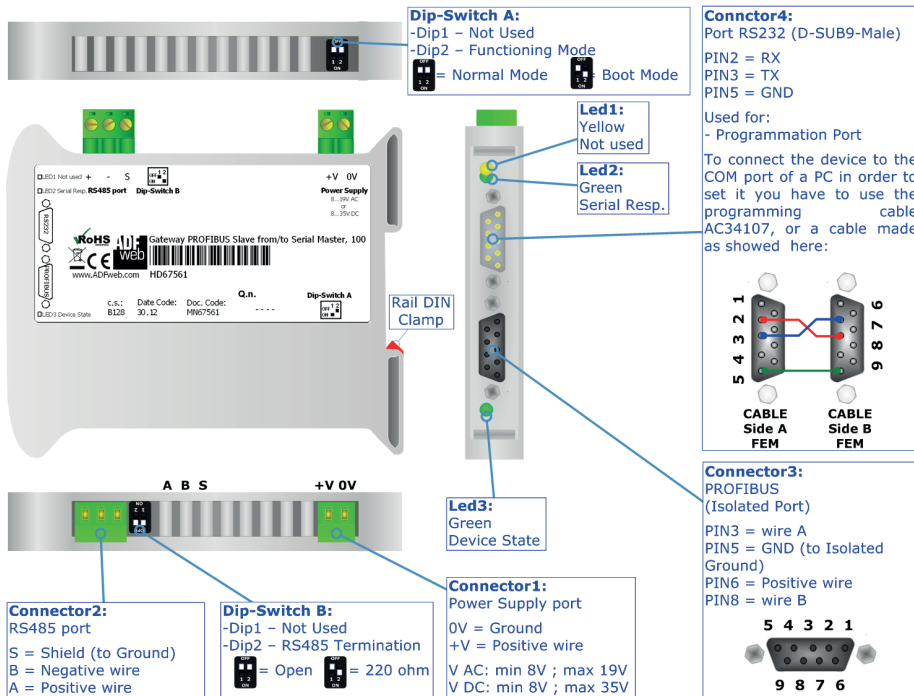

## PROFIBUS Slave from/to Serial Communication Master

Box Sheet for Order code: HD67561  
Document code: BS67561  
V2.001

**ADFweb.com srl**  
Strada Nuova, 17, IT-31010 Mareno di Piave, Treviso - Italy

# CONNECTION SCHEME

Order code: HD67561-A1

Order code: HD67561-A1